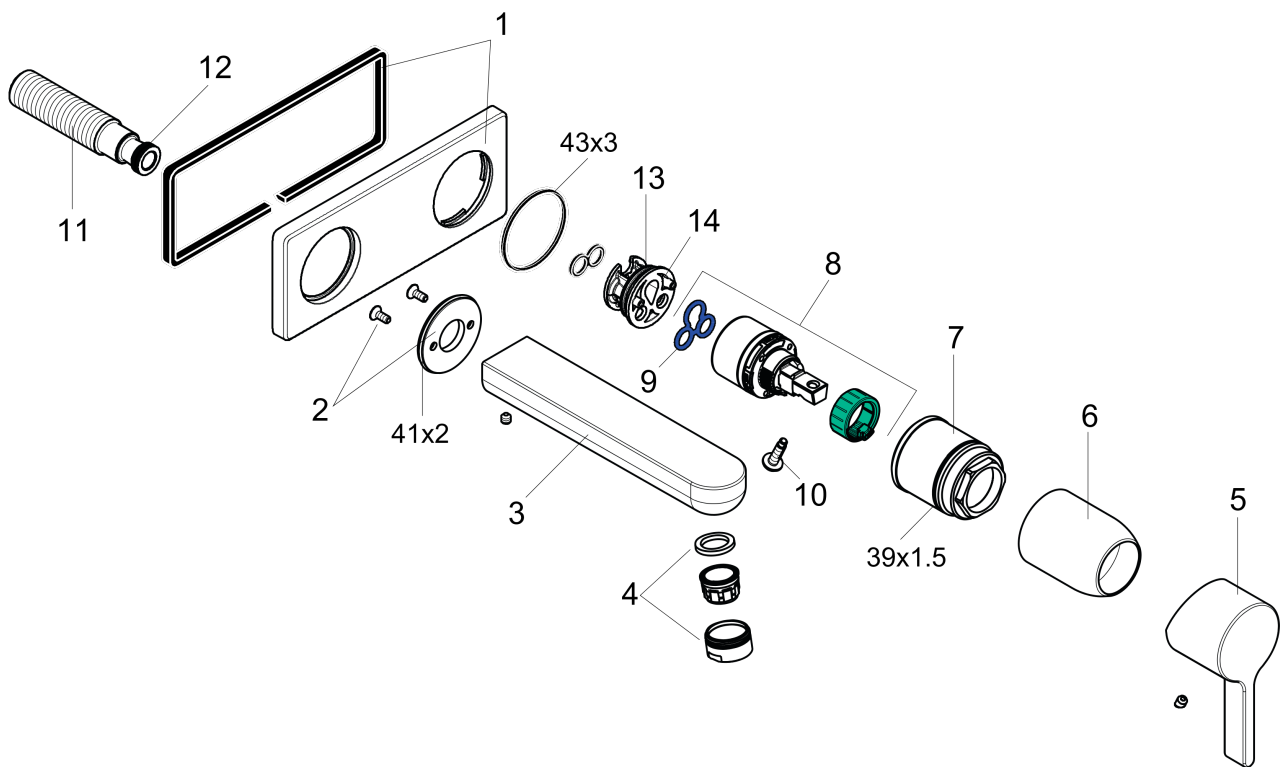

**Metris S**  
**Wall-Mounted Single-Handle Faucet Trim, 1.2 GPM**  
 Finishes : **chrome** Part no. : **31163001**

Exploded drawing

Year of production: >07/16

**Metris S****Wall-Mounted Single-Handle Faucet Trim, 1.2 GPM**Finishes : **chrome** Part no. : **31163001****Spare parts list**

Year of production: &gt;07/16

Pos.	Description	Part no.	Price	PU
1	escutcheon	95641000	-	1
2	escutcheon	95642000	-	1
3	spout 220 mm	95640000	-	1
4	aerator M24x1 (4,5 l/min)	92877000	-	1
5	handle	31093000	-	1
6	sleeve	98790000	-	1
7	nut	95622000	-	1
8	cartridge, assy	95646001	-	1
9	seal	95008000	-	1
10	locking screw for handle	95140000	-	1
11	connecting thread G½	95626000	-	1
12	O-ring 13x2	98128000	-	1
13	O-ring 26x2	98147000	-	1
14	adapter for cartridge	95779000	-	1
a	extension set 25 mm for 13622180	31971000	-	1
b	base body	13622181	-	1
c	O-ring 39x1,5	98400000	-	1
d	O-ring 43x3	98418000	-	1
e	O-ring 41x2	98212000	-	1