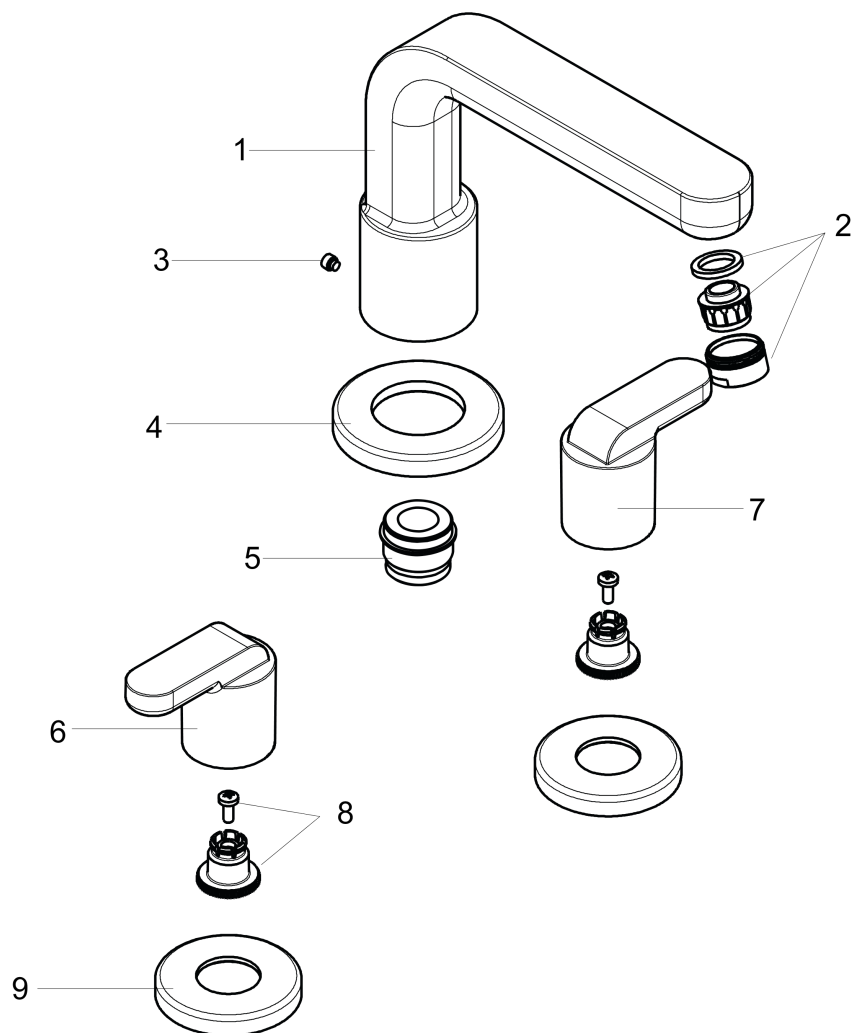

Metris S

3-Hole Roman Tub Set Trim with Lever Handles

Finishes : **chrome** Part no. : **31438001**

Exploded drawing

Year of production: >04/07

Metris S

3-Hole Roman Tub Set Trim with Lever Handles

Finishes : **chrome** Part no. : **31438001**

Spare parts list

Year of production: >04/07

Pos.	Description	Part no.	Price	PU
1	spout cpl.	31095000	-	1
2	aerator M24x1 (25 l/min)	13956000	-	1
3	hollow set screw M6x6	97660000	-	1
4	escutcheon Ø 70 mm	97779000	-	1
5	adapter for spout	88512000	-	1
6	handle	31105000	-	1
7	handle	31106000	-	1
8	handle fixing set	94184000	-	1
9	escutcheon	31098000	-	1