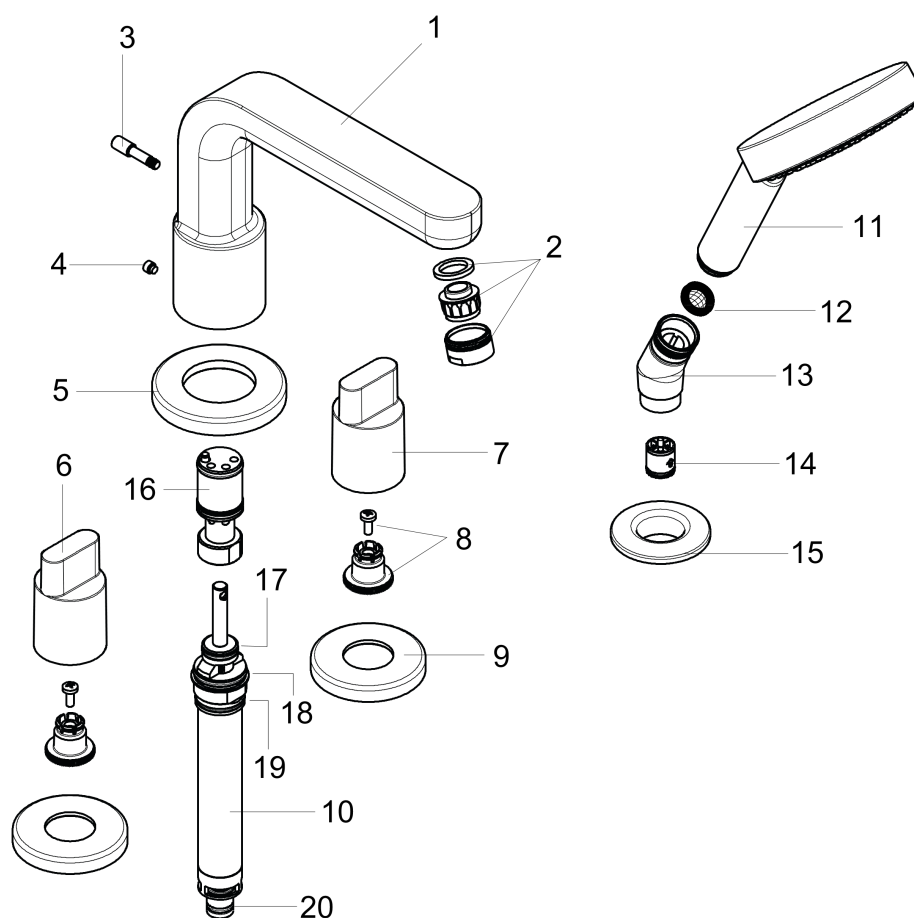

Metris S

4-Hole Roman Tub Set Trim with Full Handles and 2.0 GPM Handshower

Finishes : **brushed nickel** Part no. : **31446821**

Description

Features

- 90° ceramic valves
- Integrated double backflow prevention
- Diverter for handshower

Item details

Compliance

Product image

Scale drawing

Metris S

4-Hole Roman Tub Set Trim with Full Handles and 2.0 GPM Handshower

Finishes : brushed nickel Part no. : 31446821

Exploded drawing

Year of production: >01/17

Metris S

4-Hole Roman Tub Set Trim with Full Handles and 2.0 GPM Handshower

Finishes : **brushed nickel** Part no. : **31446821**

Spare parts list

Year of production: >01/17

Pos.	Description	Part no.	Price	PU
1	spout cpl.	98956820	-	1
2	aerator M24x1 (25 l/min)	13956820	-	1
3	diverter knob	96774820	-	1
4	hollow set screw M6x6	97660000	-	1
5	escutcheon Ø 70 mm	97779820	-	1
6	handle	31096820	-	1
7	handle	31097820	-	1
8	handle fixing set	94184000	-	1
9	escutcheon	31098820	-	1
10	selector assy	96775000	-	1
11	handshower	04529820	-	1
12	filter packing	94246000	-	1
13	shower holder	28071820	-	1
14	set of non return valves DW 15	94074000	-	1
15	escutcheon Ø 52 mm	97159820	-	1
16	guide tube	92214000	-	1
17	O-Ring 14x2,5	98189000	-	1
18	O-Ring 23x2,5	98183000	-	1
19	O-Ring 22x2	98185000	-	1
20	O-ring 9x2,5	98217000	-	1