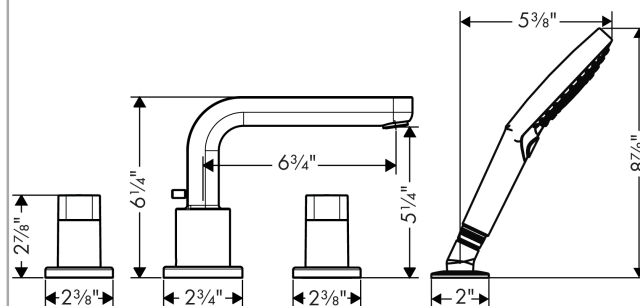

Metris S

4-Hole Roman Tub Set Trim with Full Handles and 2.0 GPM Handshower

Finishes : **brushed nickel** Part no. : **31446821**

Description

Features

- 90° ceramic valves
- Integrated double backflow prevention
- Diverter for handshower

Item details

Compliance

Product image

Scale drawing

Metris S

4-Hole Roman Tub Set Trim with Full Handles and 2.0 GPM Handshower

Finishes : brushed nickel Part no. : 31446821

Exploded drawing

Year of production: >01/17

Metris S

4-Hole Roman Tub Set Trim with Full Handles and 2.0 GPM Handshower

Finishes : **brushed nickel** Part no. : **31446821**

Spare parts list

Year of production: >01/17

Pos.	Description	Part no.	Price	PU
1	spout cpl.	98956820	-	1
2	aerator M24x1 (25 l/min)	13956820	-	1
3	diverter knob	96774820	-	1
4	hollow set screw M6x6	97660000	-	1
5	escutcheon Ø 70 mm	97779820	-	1
6	handle	31096820	-	1
7	handle	31097820	-	1
8	handle fixing set	94184000	-	1
9	escutcheon	31098820	-	1
10	selector assy	96775000	-	1
11	handshower	04529820	-	1
12	filter packing	94246000	-	1
13	shower holder	28071820	-	1
14	set of non return valves DW 15	94074000	-	1
15	escutcheon Ø 52 mm	97159820	-	1
16	guide tube	92214000	-	1
17	O-Ring 14x2,5	98189000	-	1
18	O-Ring 23x2,5	98183000	-	1
19	O-Ring 22x2	98185000	-	1
20	O-ring 9x2,5	98217000	-	1