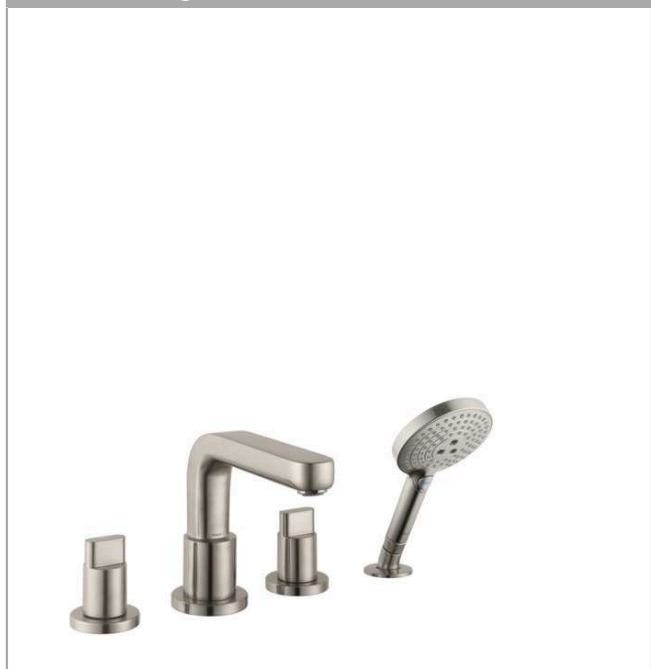

Metris S

4-Hole Roman Tub Set Trim with Full Handles and 2.0 GPM Handshower

Finishes : **brushed nickel** Part no. : **31446821**

Description

Features

- 90° ceramic valves
- Integrated double backflow prevention
- Diverter for handshower

Item details

Compliance

Product image

Scale drawing

Metris S

4-Hole Roman Tub Set Trim with Full Handles and 2.0 GPM Handshower

Finishes : brushed nickel Part no. : 31446821

Exploded drawing

Year of production: >01/17

Metris S

4-Hole Roman Tub Set Trim with Full Handles and 2.0 GPM Handshower

Finishes : **brushed nickel** Part no. : **31446821**

Spare parts list

Year of production: >01/17

Pos.	Description	Part no.	Price	PU
1	spout cpl.	98956820	-	1
2	aerator M24x1 (25 l/min)	13956820	-	1
3	diverter knob	96774820	-	1
4	hollow set screw M6x6	97660000	-	1
5	escutcheon Ø 70 mm	97779820	-	1
6	handle	31096820	-	1
7	handle	31097820	-	1
8	handle fixing set	94184000	-	1
9	escutcheon	31098820	-	1
10	selector assy	96775000	-	1
11	handshower	04529820	-	1
12	filter packing	94246000	-	1
13	shower holder	28071820	-	1
14	set of non return valves DW 15	94074000	-	1
15	escutcheon Ø 52 mm	97159820	-	1
16	guide tube	92214000	-	1
17	O-Ring 14x2,5	98189000	-	1
18	O-Ring 23x2,5	98183000	-	1
19	O-Ring 22x2	98185000	-	1
20	O-ring 9x2,5	98217000	-	1