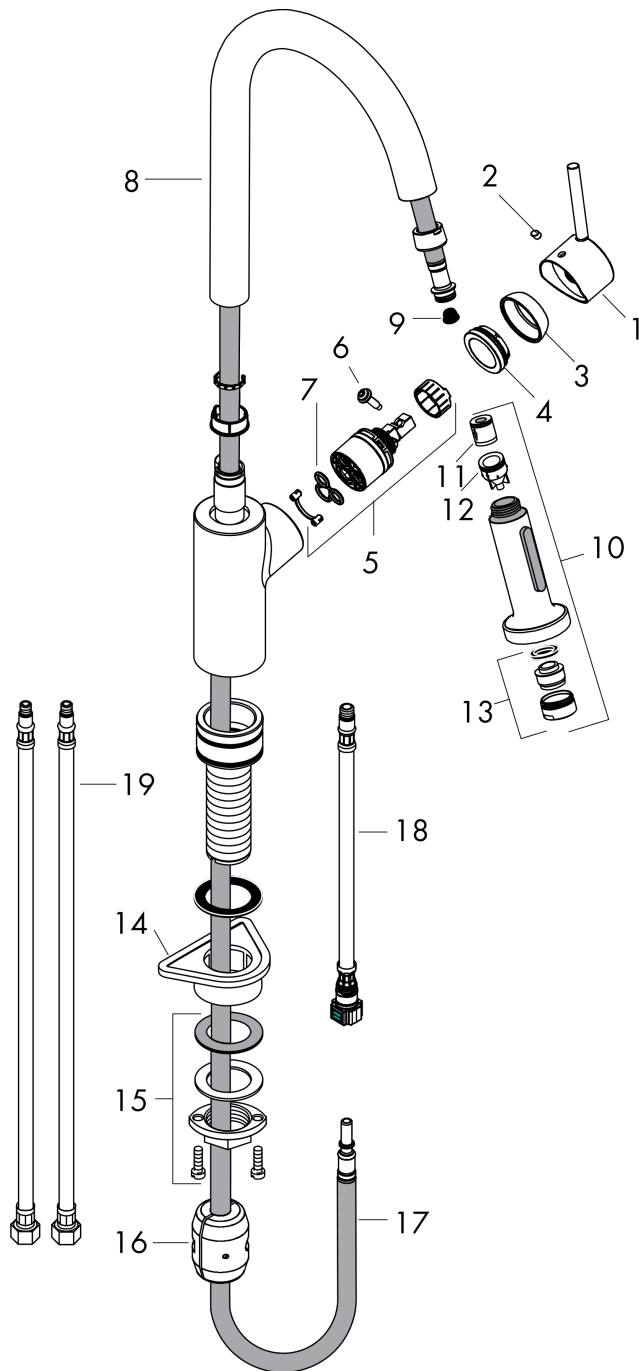

**Talis S**  
**Talis S 2-Spray HighArc Kitchen Faucet, Pull-Down**  
Finishes : **chrome**    Part no. : **14877001**

## Exploded drawing

Year of production: >07/10

**Talis S**
**Talis S 2-Spray HighArc Kitchen Faucet, Pull-Down**

 Finishes : **chrome**    Part no. : **14877001**

**Spare parts list**

Year of production: &gt;07/10

| Pos. | Description                       | Part no. | Price | PU |
|------|-----------------------------------|----------|-------|----|
| 1    | handle                            | 95560000 | -     | 1  |
| 2    | screw cover                       | 96338000 | -     | 1  |
| 3    | flange                            | 95498000 | -     | 1  |
| 4    | nut                               | 97209000 | -     | 1  |
| 5    | cartridge, assy                   | 92730000 | -     | 1  |
| 6    | locking screw for handle          | 95140000 | -     | 1  |
| 7    | seal                              | 95008000 | -     | 1  |
| 8    | spout cpl.                        | 95562000 | -     | 1  |
| 9    | filter                            | 97735000 | -     | 1  |
| 10   | spray head cpl.                   | 88658000 | -     | 1  |
| 11   | set of non return valves DW 15    | 97350000 | -     | 1  |
| 12   | non return valve                  | 95340000 | -     | 1  |
| 13   | aerator M24x1 (15 l/min)          | 13913000 | -     | 1  |
| 14   | support                           | 97523000 | -     | 1  |
| 15   | fixing set (Ø 34)                 | 95049000 | -     | 1  |
| 16   | weight                            | 92500000 | -     | 1  |
| 17   | hose 1,50 m                       | 88624000 | -     | 1  |
| 18   | connection hose 600 mm M10x1      | 95561000 | -     | 1  |
| 19   | connection hose 35½" M8x0,75 3/8" | 96316001 | -     | 1  |
| a    | set of lever collars              | 98365000 | -     | 1  |
| b    | insert for spout                  | 92161000 | -     | 1  |