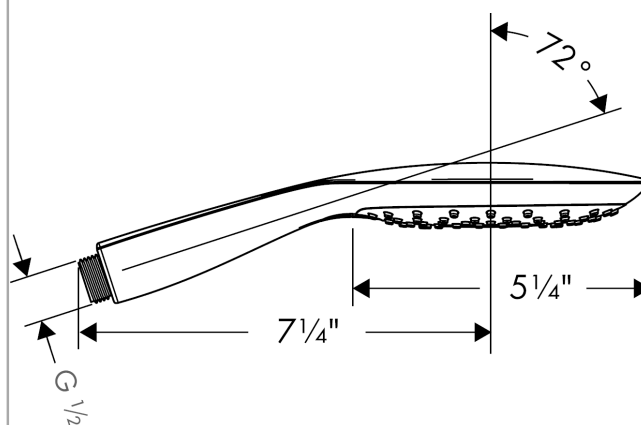

Raindance Select E

Handshower 150 3-Jet, 2.5 GPM

Finishes : **brushed nickel** Part no. : **26550821**

Description

Features

- Select button for comfortable alternation of spray modes
- 81 no-clog spray channels
- Spray modes: RainAir, Mix, CaresseAir
- Flow: 2.5 GPM (9.5 L/Min)
- Fully-finished matching spray face

Item details

List Price \$ 298.00

Technology

Compliance

Product image

Scale drawing

Raindance Select E
Handshower 150 3-Jet, 2.5 GPM
Finishes : **brushed nickel** Part no. : **26550821**

Exploded drawing

Year of production: >01/14

Raindance Select E
Handshower 150 3-Jet, 2.5 GPM
Finishes : **brushed nickel** Part no. : **26550821**

Spare parts list

Year of production: >01/14

Pos.	Description	Part no.	Price	PU
1	filter packing	94246000	-	1