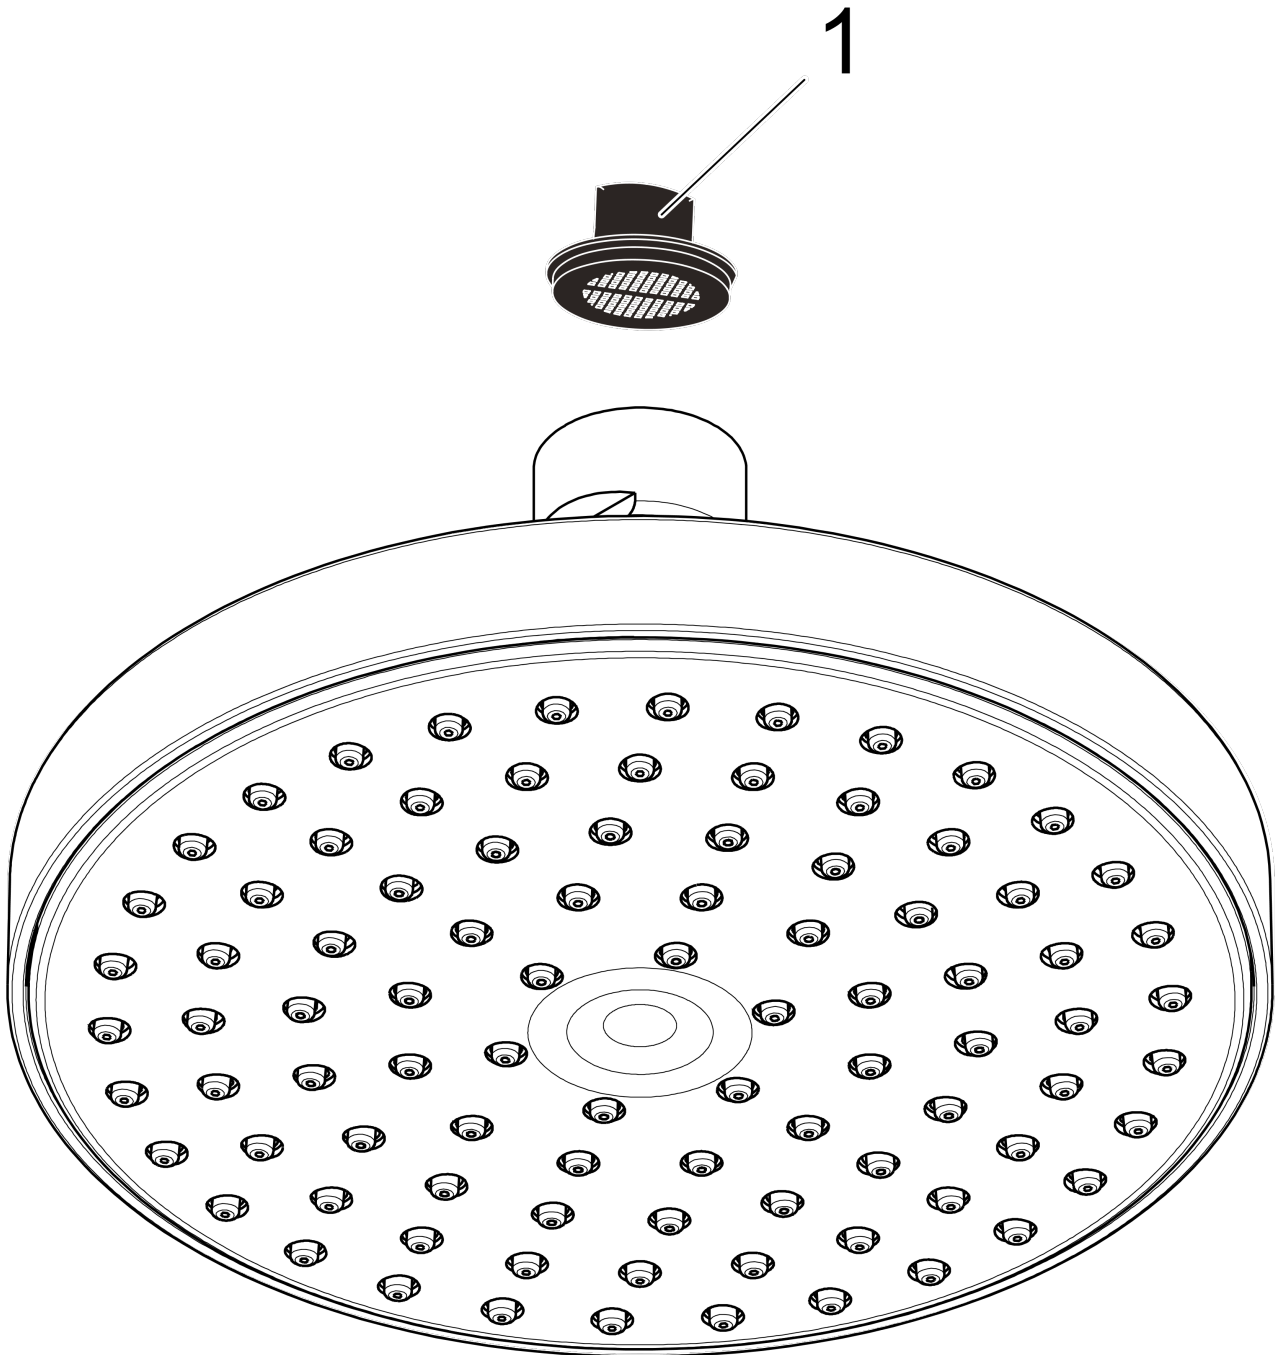

Raindance S

Showerhead 150 1-Jet, 2.0 GPM

Finishes : **chrome** Part no. : **04342000**

Exploded drawing

Year of production: >06/10

Raindance S**Showerhead 150 1-Jet, 2.0 GPM**Finishes : **chrome** Part no. : **04342000****Spare parts list**

Year of production: >06/10

Pos.	Description	Part no.	Price	PU
1	filter packing	88649000	-	1