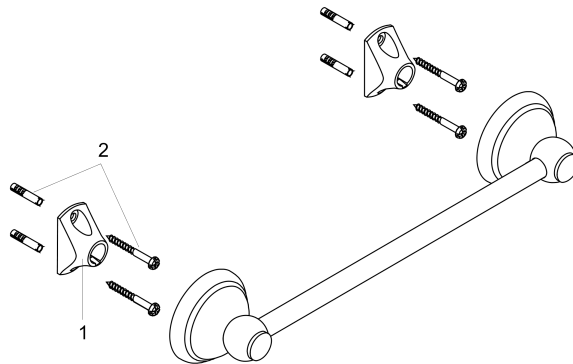

## C Accessories

### Towel Bar, 24"

Finishes : **brushed nickel**    Part no. : **06098820**

## Exploded drawing

Year of production: >05/04