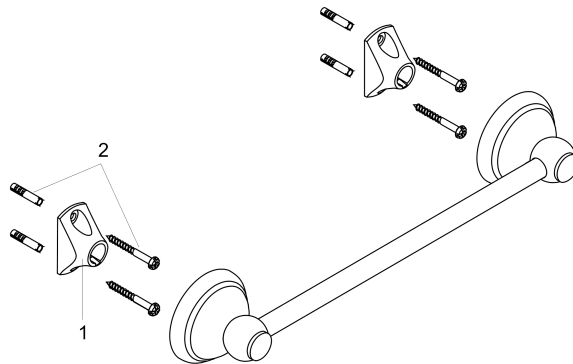

C Accessories

Towel Bar, 24"

Finishes : **polished nickel**

Part no. : **06098830**

Exploded drawing

Year of production: >05/04

C Accessories

Towel Bar, 24"

Finishes : **polished nickel** Part no. : **06098830**

Spare parts list

Year of production: >05/04

Pos.	Description	Part no.	Price	PU
1	support element	96341000	-	1
2	mounting set	40915000	-	1