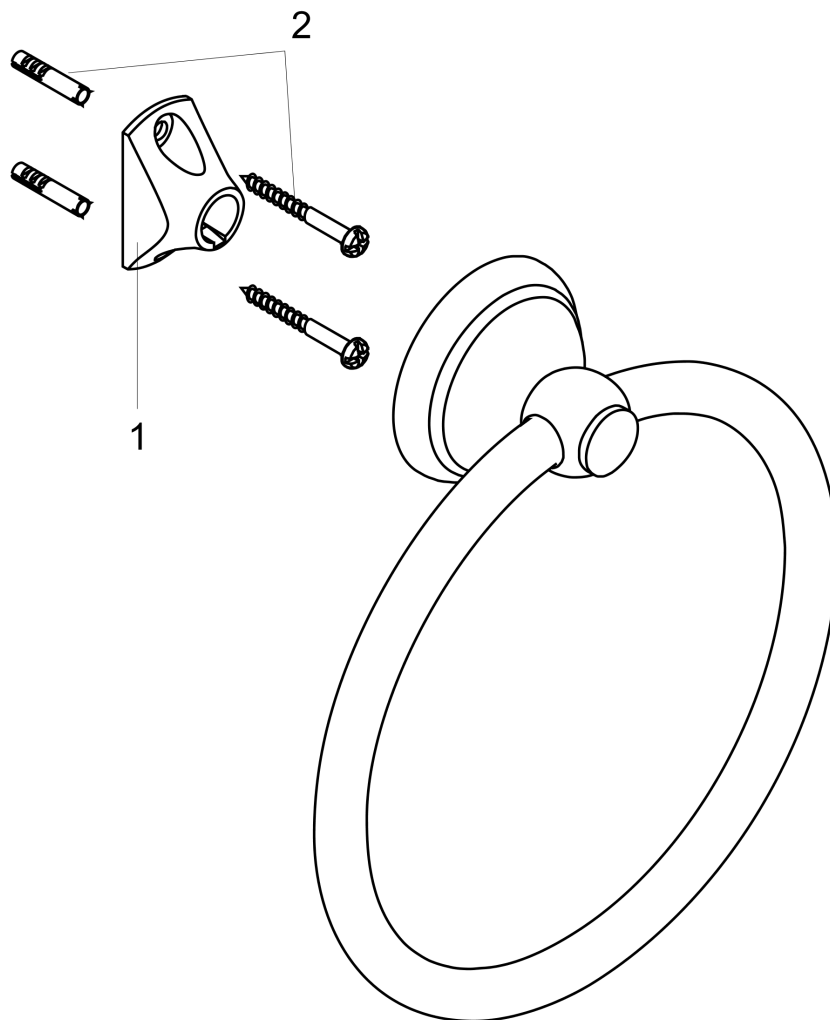

### Towel Ring

Finishes : **rubbed bronze**    Part no. : **06095920**

## Exploded drawing

Year of production: >02/08