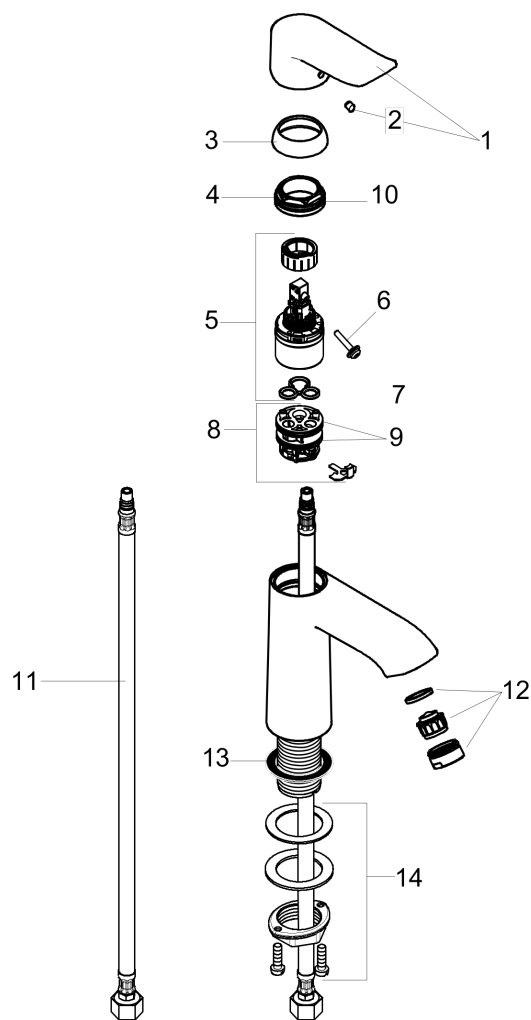

**Metris**  
**Single-Hole Faucet 110 CoolStart, 1.2 GPM**  
 Finishes : **chrome**    Part no. : **31121001**

Exploded drawing

Year of production: >07/16

**Metris**

**Single-Hole Faucet 110 CoolStart, 1.2 GPM**

Finishes : **chrome** Part no. : **31121001**

**Spare parts list**

Year of production: >07/16

Pos.	Description	Part no.	Price	PU
1	handle	95519000	-	1
2	screw cover	96338000	-	1
3	flange	97406000	-	1
4	nut	97209000	-	1
5	cartridge, assy	95646001	-	1
6	locking screw for handle	95140000	-	1
7	seal	95008000	-	1
8	adapter for cartridge	98324000	-	1
9	O-Ring 30x2	98186000	-	1
10	O-Ring 32x2	98193000	-	1
11	connection hose 18½" M8x0,75 3/8"	96321001	-	1
12	aerator M24x1 (4,5 l/min)	92877000	-	1
13	flat seal	98749000	-	1
14	fixing set (Ø 32)	13961000	-	1