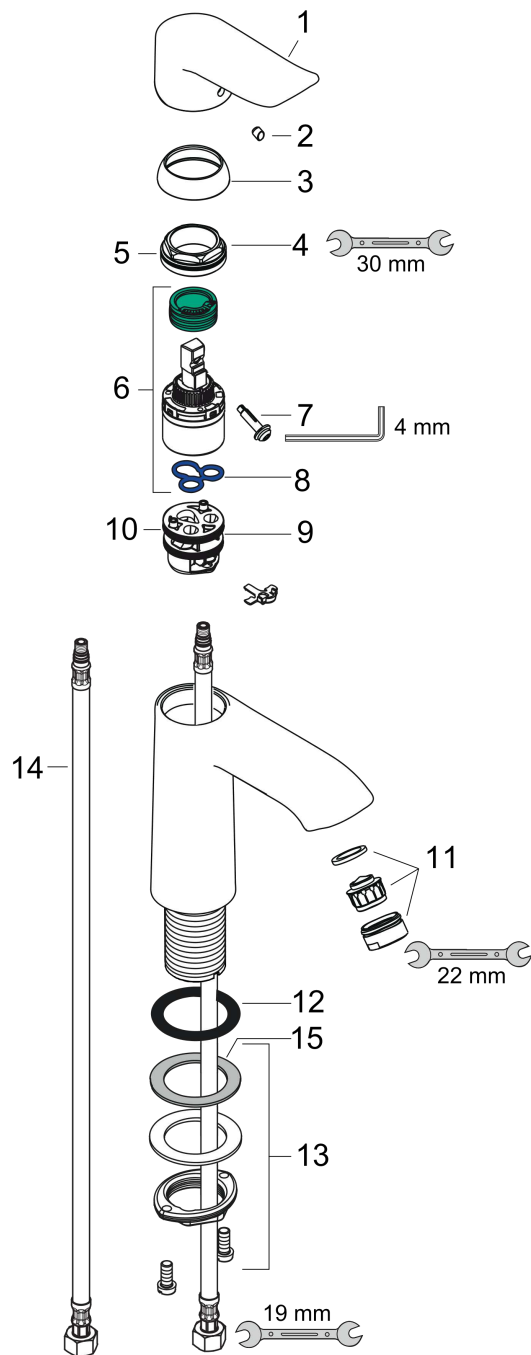

**Metris**  
**Single-Hole Faucet 110, 1.0 GPM**  
 Finishes : **chrome** Part no. : **31204001**

Exploded drawing

Year of production: >07/16

**Metris****Single-Hole Faucet 110, 1.0 GPM**Finishes : **chrome** Part no. : **31204001****Spare parts list**

Year of production: &gt;07/16

Pos.	Description	Part no.	Price	PU
1	handle	95519000	-	1
2	screw cover	96338000	-	1
3	flange	97406000	-	1
4	nut	97209000	-	1
5	O-Ring 32x2	98193000	-	1
6	cartridge, assy	95646001	-	1
7	locking screw for handle	95140000	-	1
8	seal	95008000	-	1
9	adapter for cartridge	98750000	-	1
10	O-Ring 30x2	98186000	-	1
11	aerator M24x1	98453000	-	1
12	flat seal	98749000	-	1
13	fixing set (Ø 32)	13961000	-	1
14	connection hose 18½" M8x0,75 3/8"	96321001	-	1
15	lever collar	97548000	-	1