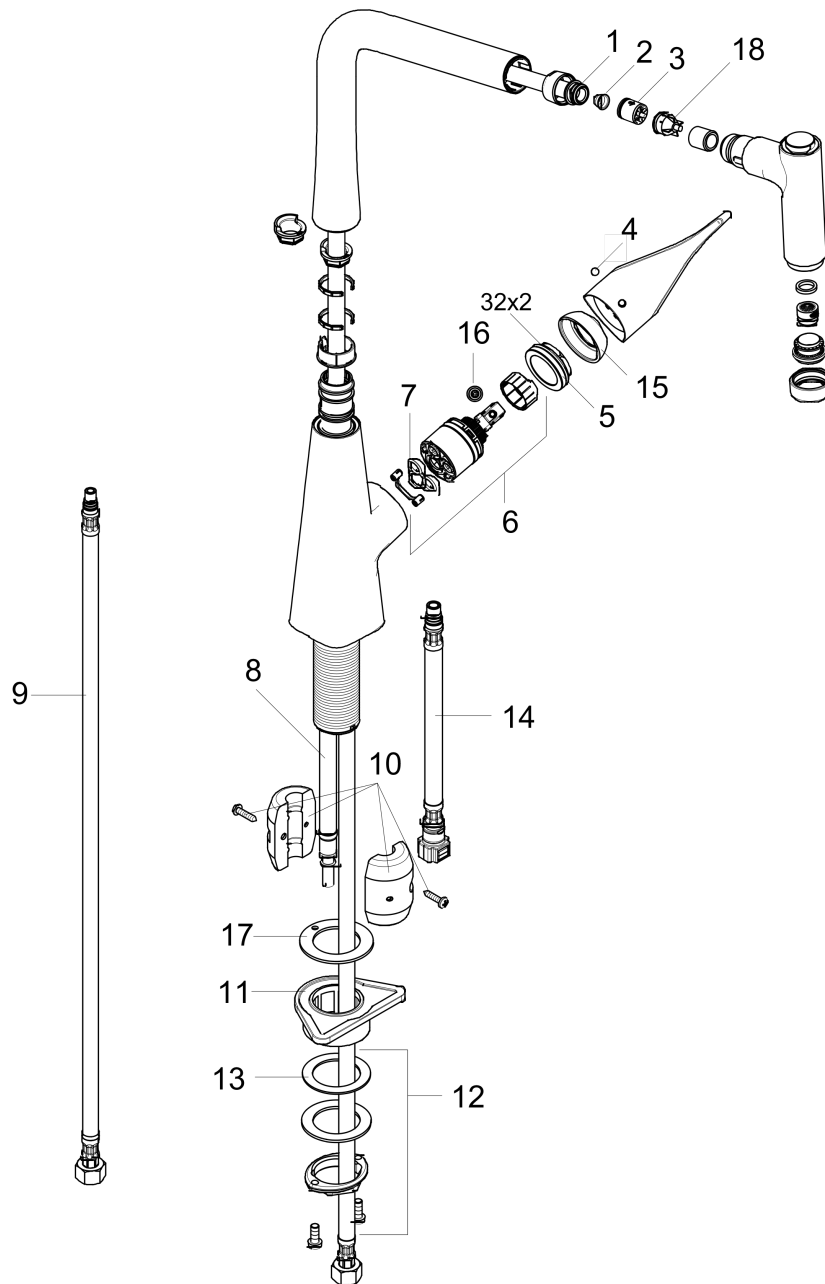

Metris
HighArc Kitchen Faucet, 2-Spray Pull-Out, 1.75 GPM
 Finishes : **steel optic** Part no. : **14820801**

Exploded drawing

Year of production: >11/15

Metris

HighArc Kitchen Faucet, 2-Spray Pull-Out, 1.75 GPM

Finishes : **steel optic** Part no. : **14820801**

Spare parts list

Year of production: >11/15

Pos.	Description	Part no.	Price	PU
1	O-ring 11x2	98127000	-	1
2	filter	97735000	-	1
3	non return valve	93218000	-	1
4	screw cover	96338000	-	1
5	nut	97209000	-	1
6	cartridge, assy	92730000	-	1
7	seal	95008000	-	1
8	hose 1,50 m	88624000	-	1
9	connection hose 35½" M8x0,75 3/8"	96316001	-	1
10	weight	98551000	-	1
11	support	97523000	-	1
12	fixing set (Ø 34)	95049000	-	1
13	lever collar	97548000	-	1
14	connection hose 600 mm M10x1	95561000	-	1
15	flange	95498800	-	1
16	locking screw for handle	95140000	-	1
17	seal	92582000	-	1
18	non return valve	96737000	-	1
a	handspray	98492801	-	1
b	handle	98455800	-	1
c	spray former	92183800	-	1
d	spout cpl.	98491800	-	1