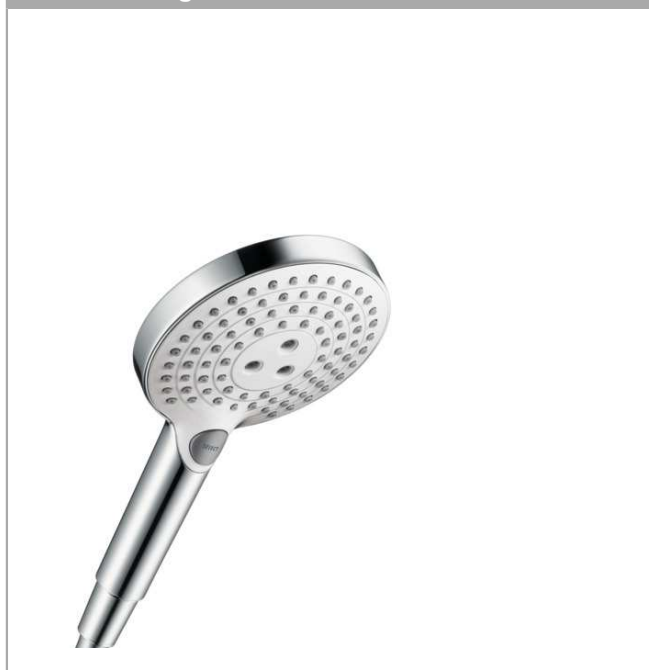

Raindance Select S
Handshower 120 3-Jet, 2.5 GPM
 Finishes : **white/chrome** Part no. : **26531401**

Description

Features

- Select button for comfortable alternation of spray modes
- 87 no-clog spray channels
- Spray modes: Rain, RainAir, Whirl
- Flow: 2.5 GPM (9.5 L/Min)
- Fully-finished matching spray face

Item details

List Price \$ 160.00

Technology

Compliance

Product image

Scale drawing