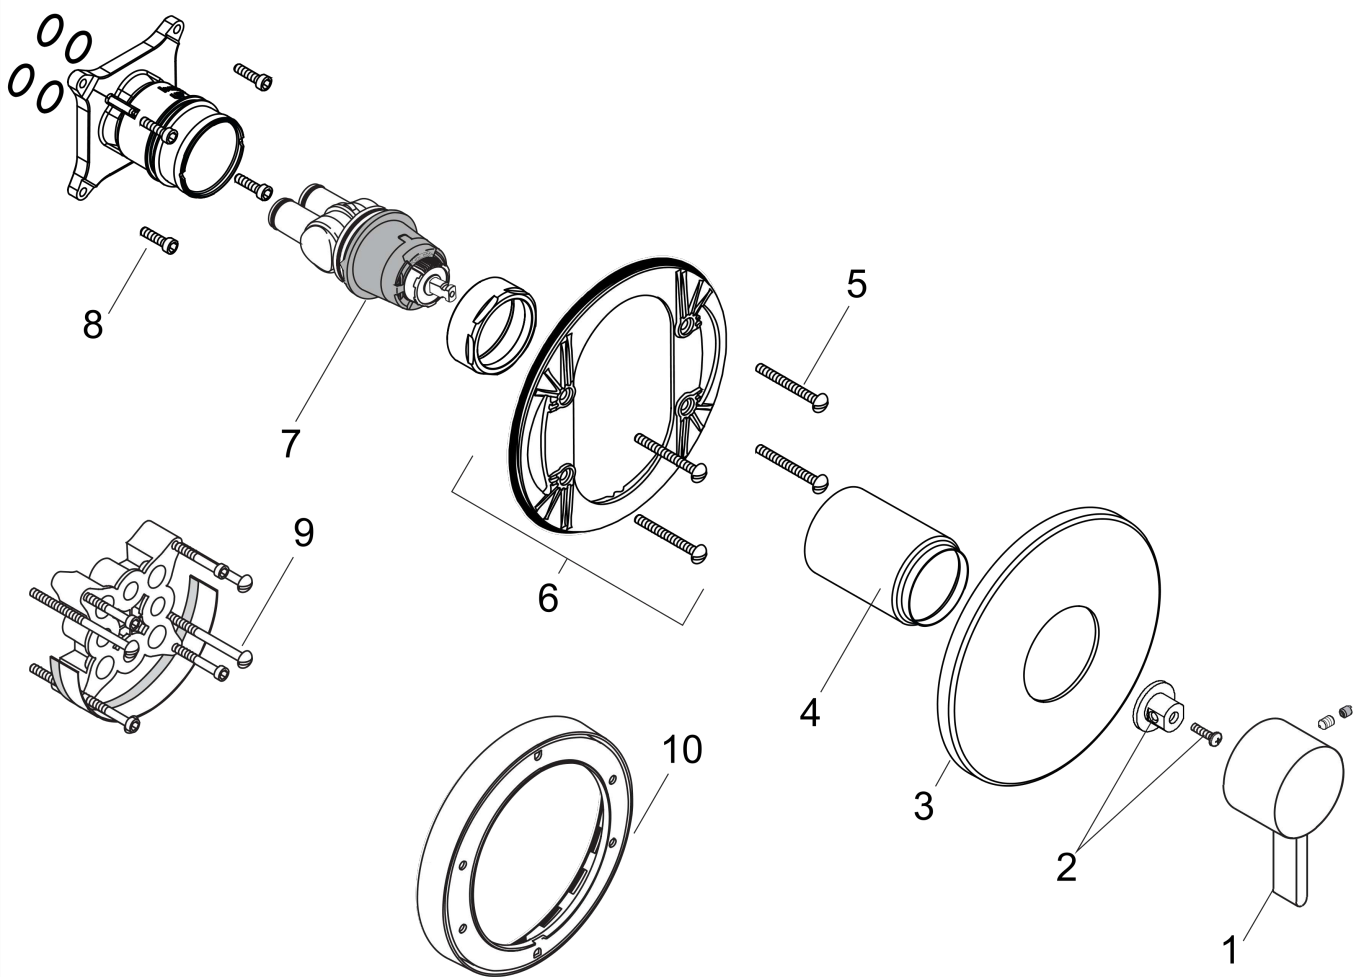

Ecostat
Pressure Balance Trim S
 Finishes : **brushed nickel**

Part no. : **04233820**

Exploded drawing

Year of production: >05/10

Ecostat

Pressure Balance Trim S

Finishes : **brushed nickel**

Part no. : **04233820**

Spare parts list

Year of production: >05/10

Pos.	Description	Part no.	Price	PU
1	handle	88763000	-	1
2	adapter for handle	92756000	-	1
3	escutcheon	88760820	-	1
4	sleeve	88765820	-	1
5	set of fixing screws	96454000	-	1
6	sub plate	96447000	-	1
7	cartridge, assy	88727000	-	1
8	set of screws	96525000	-	1
9	extension 25 mm	13595000	-	1
10	extension 22 mm (Ø 170 mm)	13596820	-	1