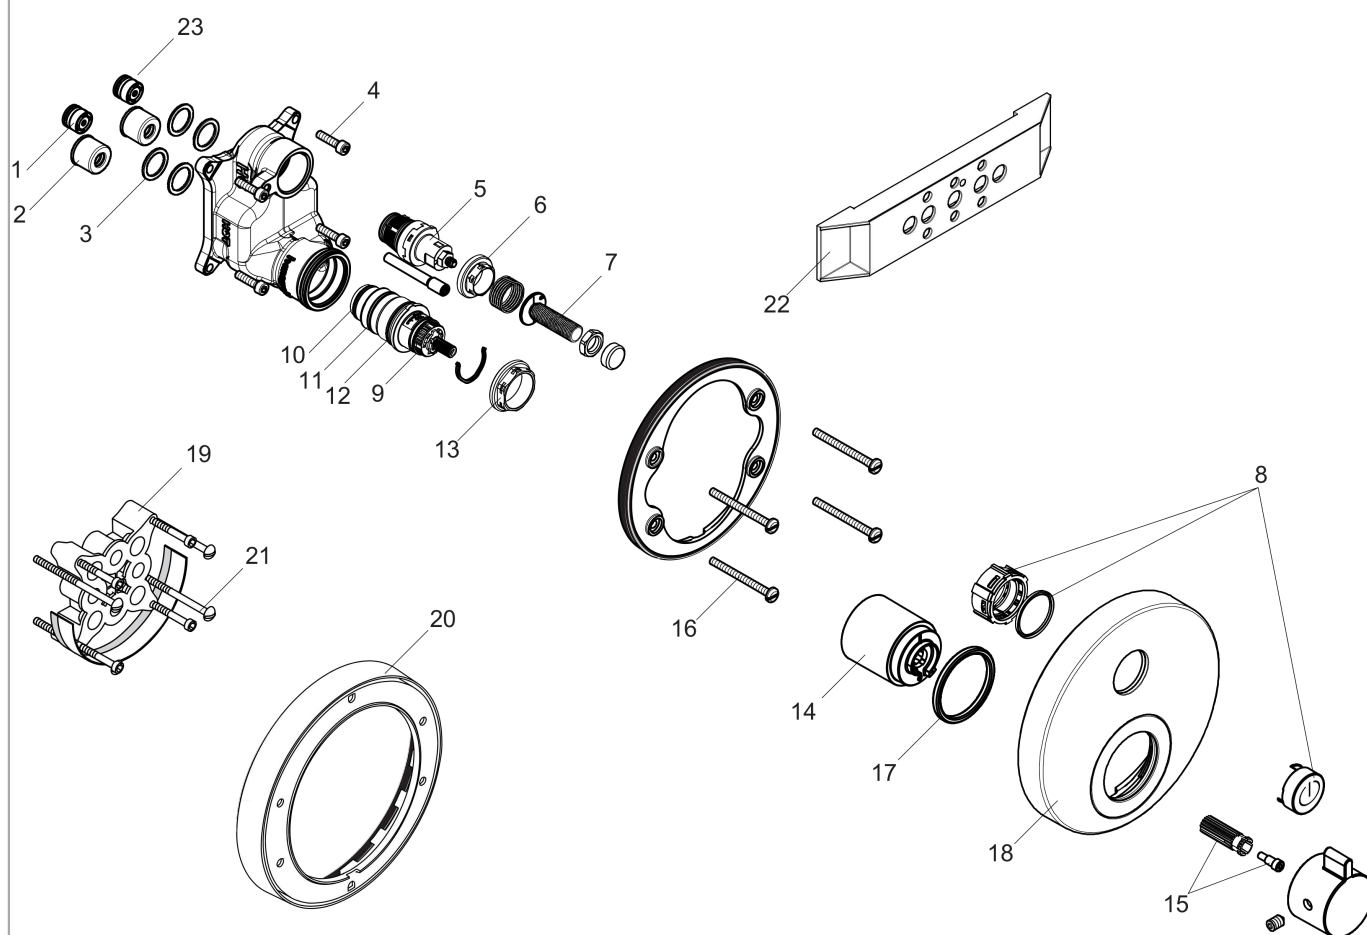

ShowerSelect S
Thermostatic Trim for 1 Function, Round
Finishes : **chrome** Part no. : **15744001**

Exploded drawing

Year of production: >12/14

ShowerSelect S
Thermostatic Trim for 1 Function, Round
 Finishes : **chrome** Part no. : **15744001**

Spare parts list

Year of production: >12/14

Pos.	Description	Part no.	Price	PU
1	non return valve	97980000	-	1
2	noise reduction	94073000	-	1
3	O-ring 16x2	98133000	-	1
4	set of screws	96525000	-	1
5	shut off unit	95758000	-	1
6	nut	98368000	-	1
7	Select-adapter	92219000	-	1
8	set of symbols	92218000	-	1
9	thermostat cartridge	98282001	-	1
10	O-ring 20x1,5	98197000	-	1
11	O-ring 25x1,5	98146000	-	1
12	O-ring 25x2,5	92146000	-	1
13	nut	98913000	-	1
14	sleeve	92216000	-	1
15	handle fixing set	95843000	-	1
16	set of fixing screws	96454000	-	1
17	O-ring 44x4	98471000	-	1
18	escutcheon Ø 150 mm	92272001	-	1
19	extension 25 mm	13595000	-	1
20	extension 22 mm (Ø 170 mm)	13596000	-	1
21	set of fixing screws	97747000	-	1
22	fit-up aid	92540000	-	1
23	non return valve (pressure-resistant up to 2 MPa)	92594000	-	1
a	handle for thermostat	92215001	-	1
b	holder for escutcheon	98793000	-	1
c	compensation set 1°	95521000	-	1
d	nut and flange	92696000	-	1
e	symbol head shower Rain large	93571880	-	1
f	symbol head shower Rain small	93572880	-	1
g	symbol handshower	93573880	-	1
h	symbol Flood jet	93574880	-	1
i	symbol Whirl	93575880	-	1
j	symbol Mono	93576880	-	1
k	symbol tub	93577880	-	1
l	symbol body shower	93578880	-	1
m	symbol ON/OFF	93579880	-	1