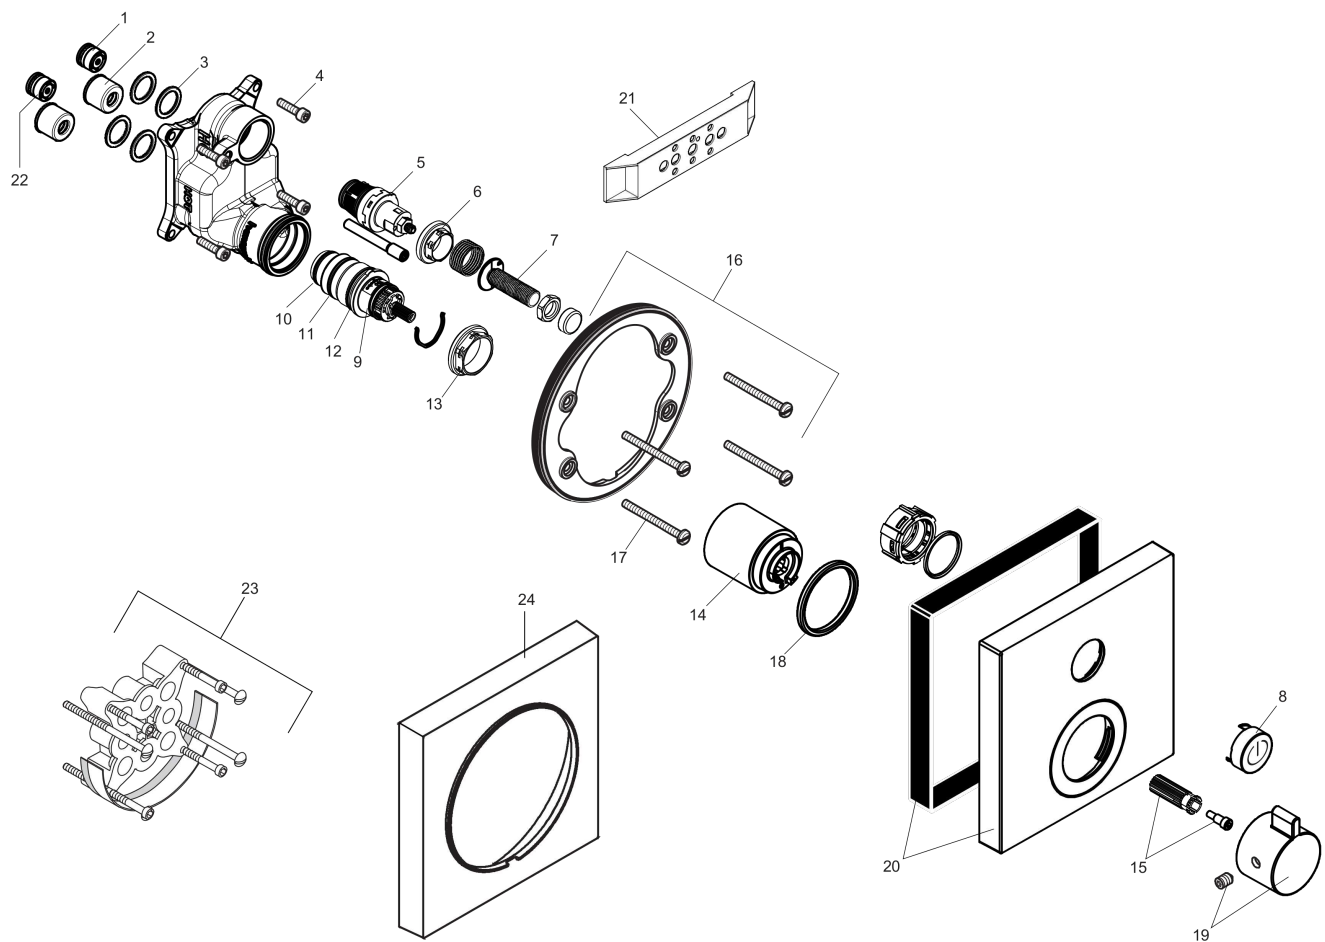

ShowerSelect

Thermostatic Trim for 1 Function, Square

Finishes : **brushed nickel** Part no. : **15762821**

Exploded drawing

Year of production: >12/14

ShowerSelect

Thermostatic Trim for 1 Function, Square

Finishes : **brushed nickel** Part no. : **15762821**

Spare parts list

Year of production: >12/14

Pos.	Description	Part no.	Price	PU
1	non return valve	97980000	-	1
2	noise reduction	94073000	-	1
3	O-ring 16x2	98133000	-	1
4	set of screws	96525000	-	1
5	shut off unit	95758000	-	1
6	nut	98368000	-	1
7	Select-adapter	92219000	-	1
8	set of symbols	92218000	-	1
9	thermostat cartridge	98282001	-	1
10	O-ring 20x1,5	98197000	-	1
11	O-ring 25x1,5	98146000	-	1
12	O-ring 25x2,5	92146000	-	1
13	nut	98913000	-	1
14	sleeve	92216820	-	1
15	handle fixing set	95843000	-	1
16	holder for escutcheon	98793000	-	1
17	set of fixing screws	96454000	-	1
18	O-ring 44x4	98471000	-	1
19	handle for thermostat	92215821	-	1
20	escutcheon 155 / 155 mm	92234821	-	1
21	fit-up aid	92540000	-	1
22	non return valve (pressure-resistant up to 2 MPa)	92594000	-	1
23	extension 25 mm	13595000	-	1
24	extension 22 mm	13593820	-	1
a	set of fixing screws	97747000	-	1
b	shut off unit (special)	92361000	-	1
c	compensation set 1°	95521000	-	1
d	brake disc	92498000	-	1
e	nut and flange	92696000	-	1
f	symbol head shower Rain large	93571880	-	1
g	symbol head shower Rain small	93572880	-	1
h	symbol handshower	93573880	-	1
i	symbol Flood jet	93574880	-	1
j	symbol Whirl	93575880	-	1
k	symbol Mono	93576880	-	1
l	symbol tub	93577880	-	1
m	symbol body shower	93578880	-	1
n	symbol ON/OFF	93579880	-	1