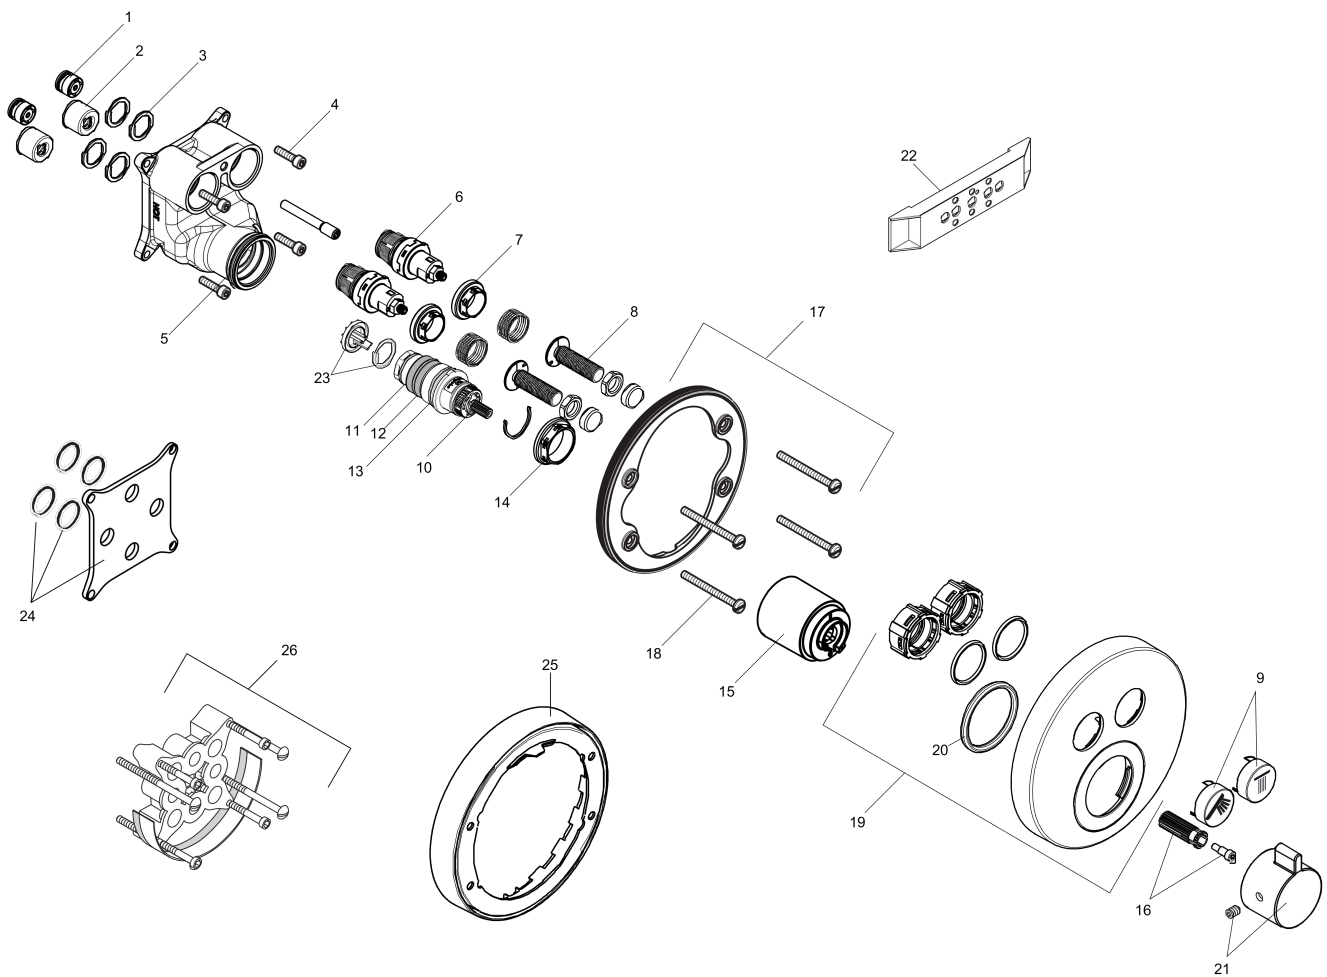

**ShowerSelect Round Thermostatic 2-Function Trim**  
Finishes : **brushed nickel**    Part no. : **15743821**

**Exploded drawing**

Year of production: >12/14

## ShowerSelect Round Thermostatic 2-Function Trim

Finishes : **brushed nickel** Part no. : **15743821**

### Spare parts list

Year of production: >12/14

Pos.	Description	Part no.	Price	PU
1	non return valve	97980000	-	1
2	noise reduction	94073000	-	1
3	O-ring 16x2	98133000	-	1
4	set of screws	96525000	-	1
5	O-ring 36x2	98156000	-	1
6	shut off unit	95758000	-	1
7	nut	98368000	-	1
8	Select-adapter	92219000	-	1
9	set of symbols	92218000	-	1
10	thermostat cartridge	98282001	-	1
11	O-ring 20x1,5	98197000	-	1
12	O-ring 25x1,5	98146000	-	1
13	O-ring 25x2,5	92146000	-	1
14	nut	98913000	-	1
15	sleeve	92216820	-	1
16	handle fixing set	95843000	-	1
17	holder for escutcheon	98793000	-	1
18	set of fixing screws	96454000	-	1
19	escutcheon 155 / 155 mm	92217821	-	1
20	O-ring 44x4	98471000	-	1
21	handle for thermostat	92215821	-	1
22	fit-up aid	92540000	-	1
23	brake disc	92498000	-	1
24	compensation set 1°	95521000	-	1
25	extension 22 mm	13593820	-	1
26	extension 25 mm	13595000	-	1
a	shut off unit (special)	92361000	-	1
b	non return valve (pressure-resistant up to 2 MPa)	92594000	-	1