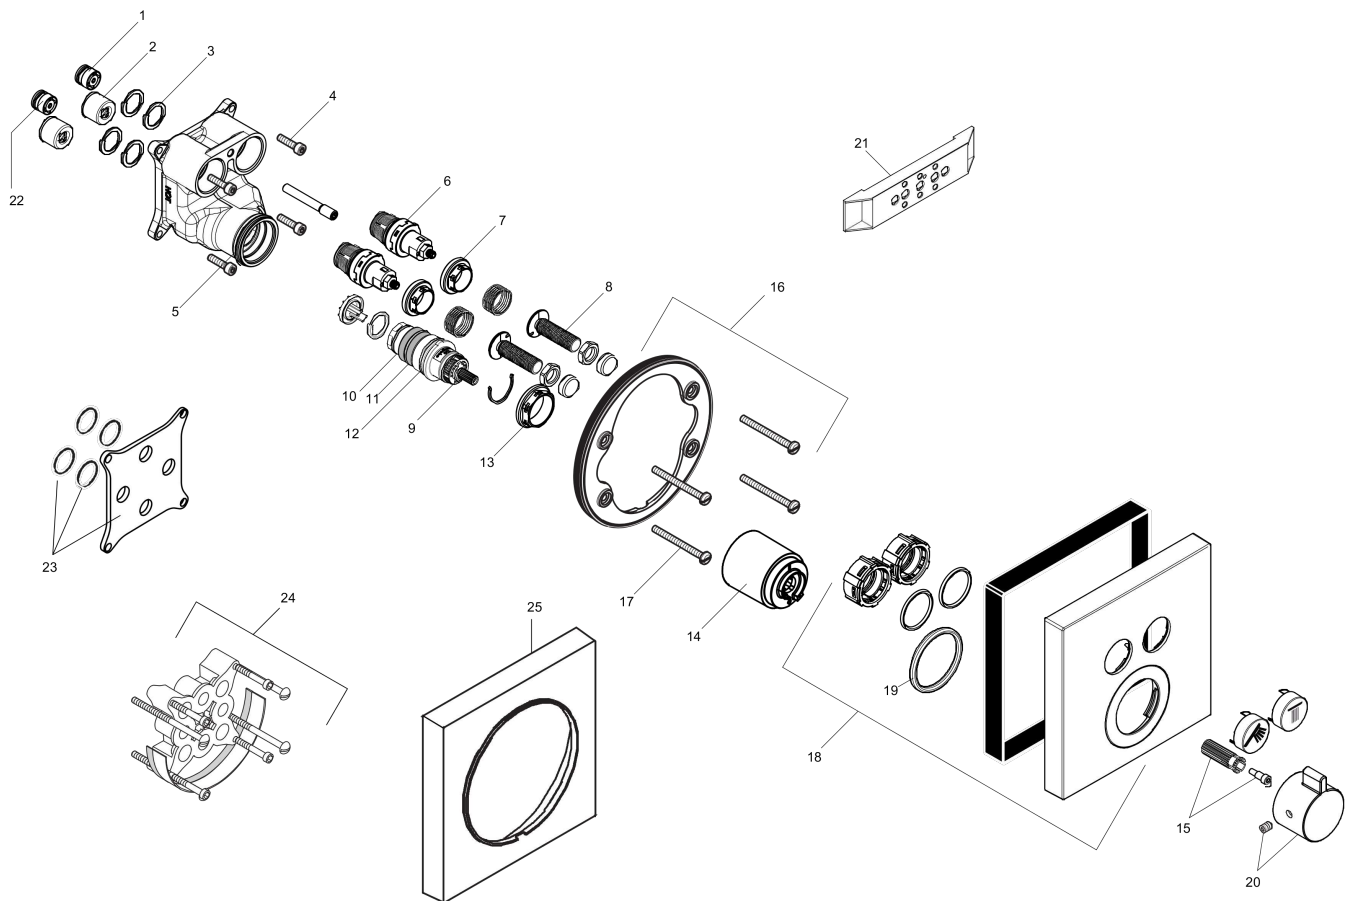

ShowerSelect
Thermostatic Trim for 2 Functions, Square
Finishes : **chrome** Part no. : **15763001**

Exploded drawing

Year of production: >12/14

ShowerSelect
Thermostatic Trim for 2 Functions, Square
 Finishes : **chrome** Part no. : **15763001**

Spare parts list

Year of production: >12/14

Pos.	Description	Part no.	Price	PU
1	non return valve	97980000	-	1
2	noise reduction	94073000	-	1
3	O-ring 16x2	98133000	-	1
4	set of screws	96525000	-	1
5	O-ring 36x2	98156000	-	1
6	shut off unit	95758000	-	1
7	nut	98368000	-	1
8	Select-adapter	92219000	-	1
9	thermostat cartridge	98282001	-	1
10	O-ring 20x1,5	98197000	-	1
11	O-ring 25x1,5	98146000	-	1
12	O-ring 25x2,5	92146000	-	1
13	nut	98913000	-	1
14	sleeve	92216000	-	1
15	handle fixing set	95843000	-	1
16	holder for escutcheon	98793000	-	1
17	set of fixing screws	96454000	-	1
18	escutcheon 155 / 155 mm	92217001	-	1
19	O-ring 44x4	98471000	-	1
20	handle for thermostat	92215001	-	1
21	fit-up aid	92540000	-	1
22	non return valve (pressure-resistant up to 2 MPa)	92594000	-	1
23	compensation set 1°	95521000	-	1
24	extension 25 mm	13595000	-	1
25	extension 22 mm	13593000	-	1
a	set of symbols	92218000	-	1
b	shut off unit (special)	92361000	-	1
c	nut and flange	92696000	-	1
d	Grease	90920000	-	1
e	symbol head shower Rain large	93571880	-	1
f	symbol head shower Rain small	93572880	-	1
g	symbol handshower	93573880	-	1
h	symbol Flood jet	93574880	-	1
i	symbol Whirl	93575880	-	1
j	symbol Mono	93576880	-	1
k	symbol tub	93577880	-	1
l	symbol body shower	93578880	-	1
m	symbol ON/OFF	93579880	-	1