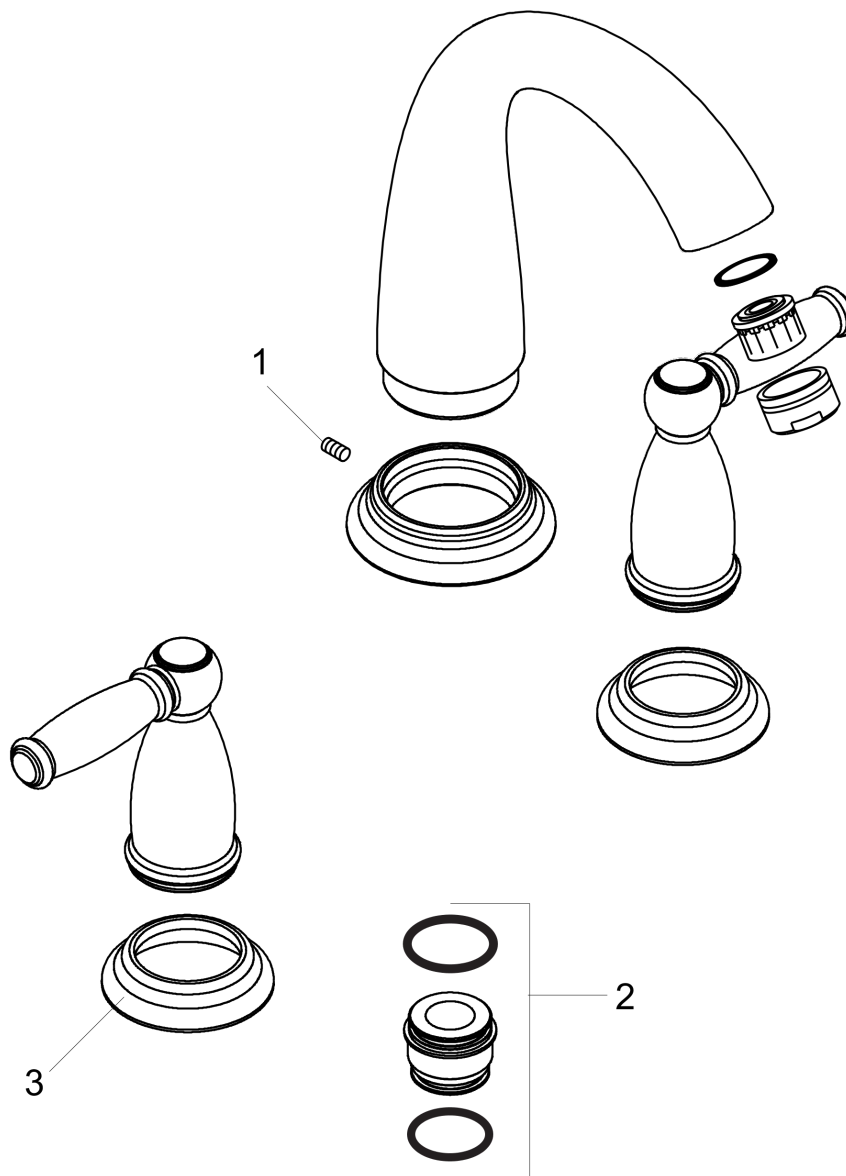

Swing C
3-Hole Roman Tub Set Trim with Lever Handles
Finishes : **brushed nickel** Part no. : **06120820**

Exploded drawing

Year of production: >03/04

Swing C

3-Hole Roman Tub Set Trim with Lever Handles

Finishes : **brushed nickel** Part no. : **06120820**

Spare parts list

Year of production: >03/04

Pos.	Description	Part no.	Price	PU
1	hollow set screw M6x10 DIN 916	96029000	-	1
2	adapter for spout	88512000	-	1
3	escutcheon	88600820	-	1
a	base body	06607000	-	1
b	aerator M24x1 (25 l/min)	13956820	-	1
c	handle	88612820	-	1