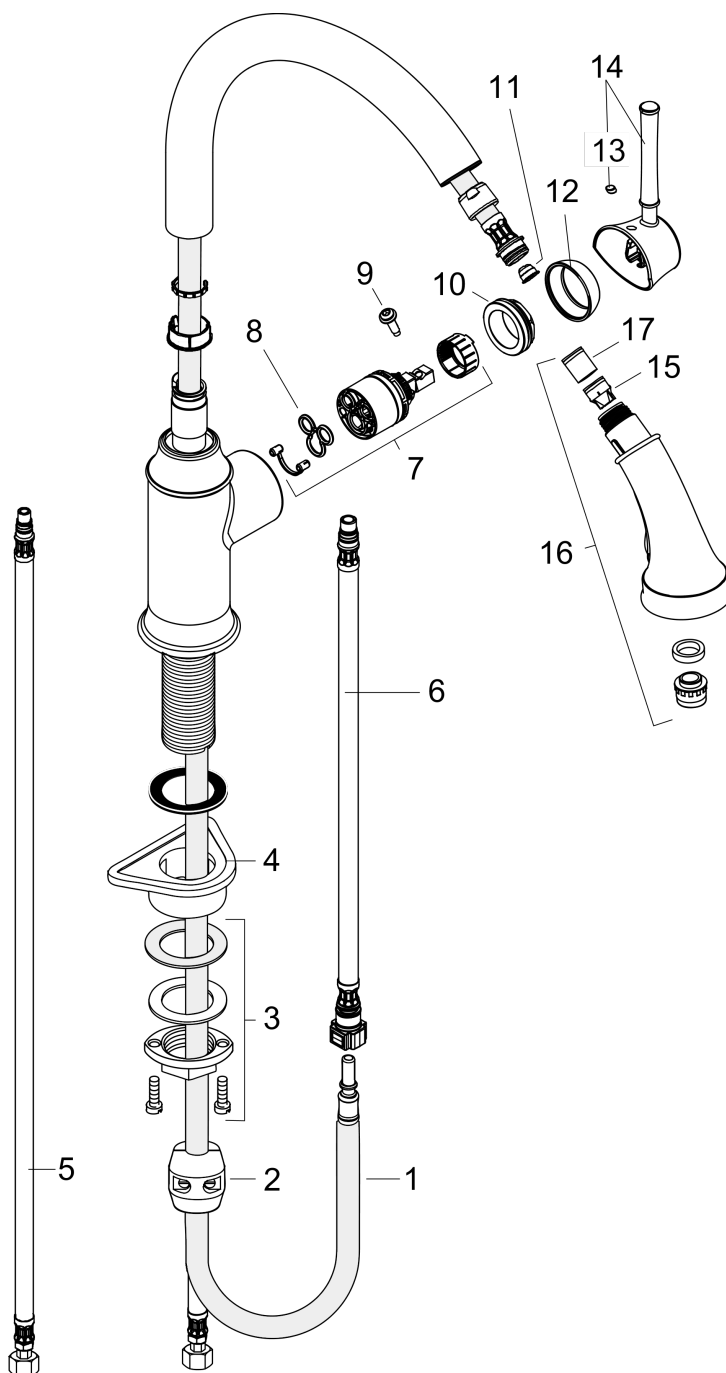

Talis C
HighArc Kitchen Faucet, 2-Spray Pull-Down, 1.75 GPM
Finishes : **rubbed bronze** Part no. : **04215920**

Exploded drawing

Year of production: >11/15

Talis C
HighArc Kitchen Faucet, 2-Spray Pull-Down, 1.75 GPM
 Finishes : **rubbed bronze** Part no. : **04215920**

Spare parts list

Year of production: >11/15

Pos.	Description	Part no.	Price	PU
1	hose 1,50 m	88624000	-	1
2	weight	92500000	-	1
3	fixing set (Ø 34)	95049000	-	1
4	support	97523000	-	1
5	connection hose 35½" M8x0,75 3/8"	96316001	-	1
6	connection hose 600 mm M10x1	95561000	-	1
7	cartridge, assy	92730000	-	1
8	seal	95008000	-	1
9	locking screw for handle	95140000	-	1
10	nut	97209000	-	1
11	filter	97735000	-	1
12	flange	95498920	-	1
13	screw cover	96338000	-	1
14	handle	95900920	-	1
15	set of non return valves DW 15	97350000	-	1
16	handspray	95899920	-	1
17	non return valve	93218000	-	1
a	spout cpl.	95897920	-	1
b	aerator M24x1 (15 l/min)	13913000	-	1