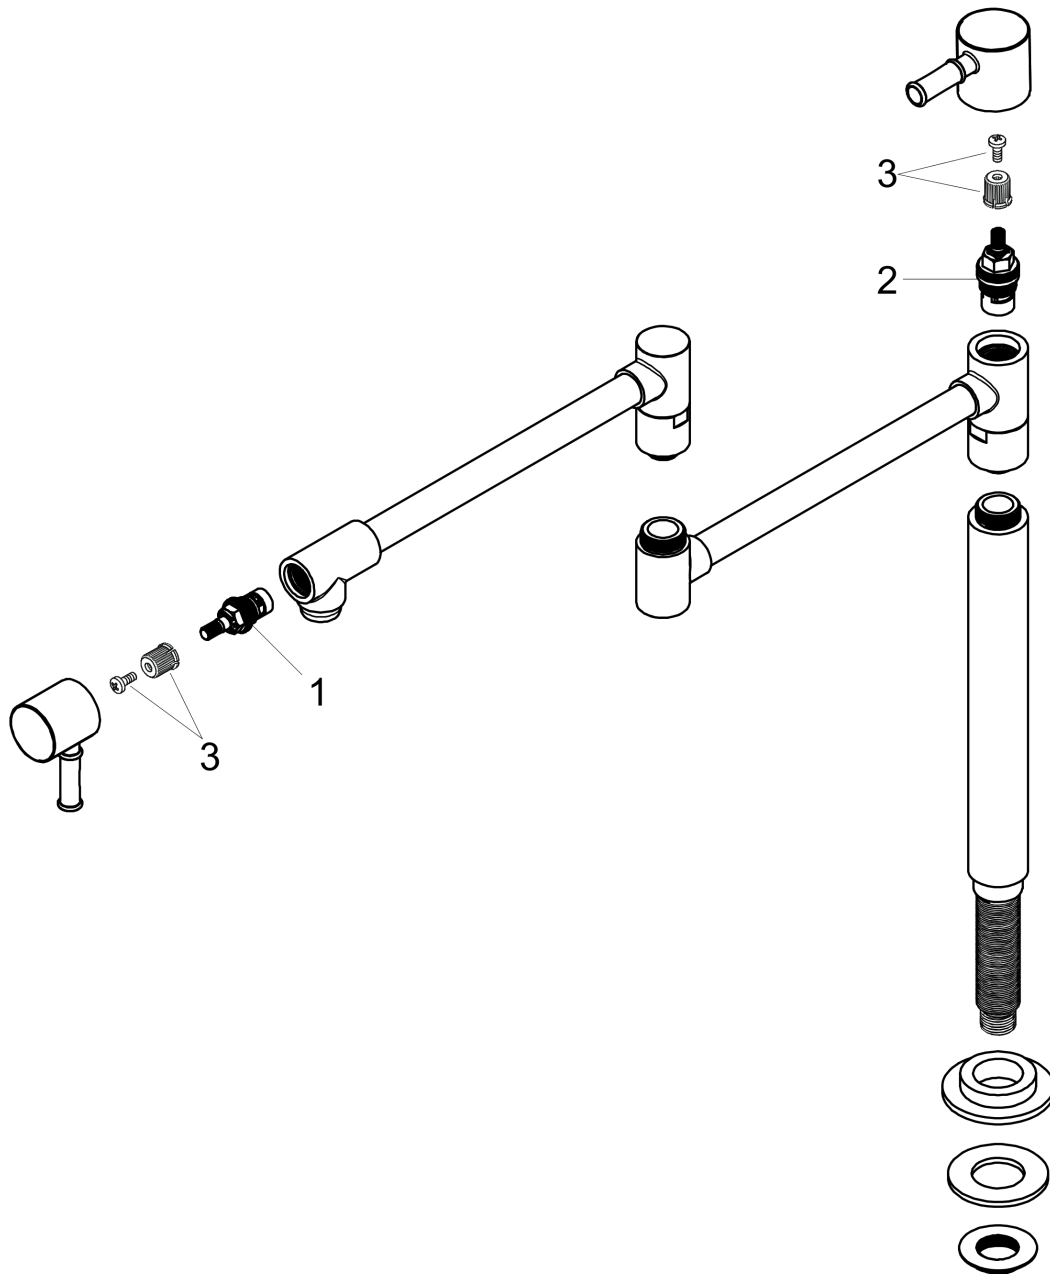

**Talis C**  
**Pot Filler, Wall-Mounted**  
Finishes : **steel optic**    Part no. : **04218800**

## Exploded drawing

Year of production: >07/10

**Talis C**  
**Pot Filler, Wall-Mounted**

Finishes : **steel optic**    Part no. : **04218800**

## Spare parts list

Year of production: >07/10

Pos.	Description	Part no.	Price	PU
1	shut off unit	88789000	-	1
2	shut off unit	88790000	-	1
3	handle fixing set	98932000	-	1