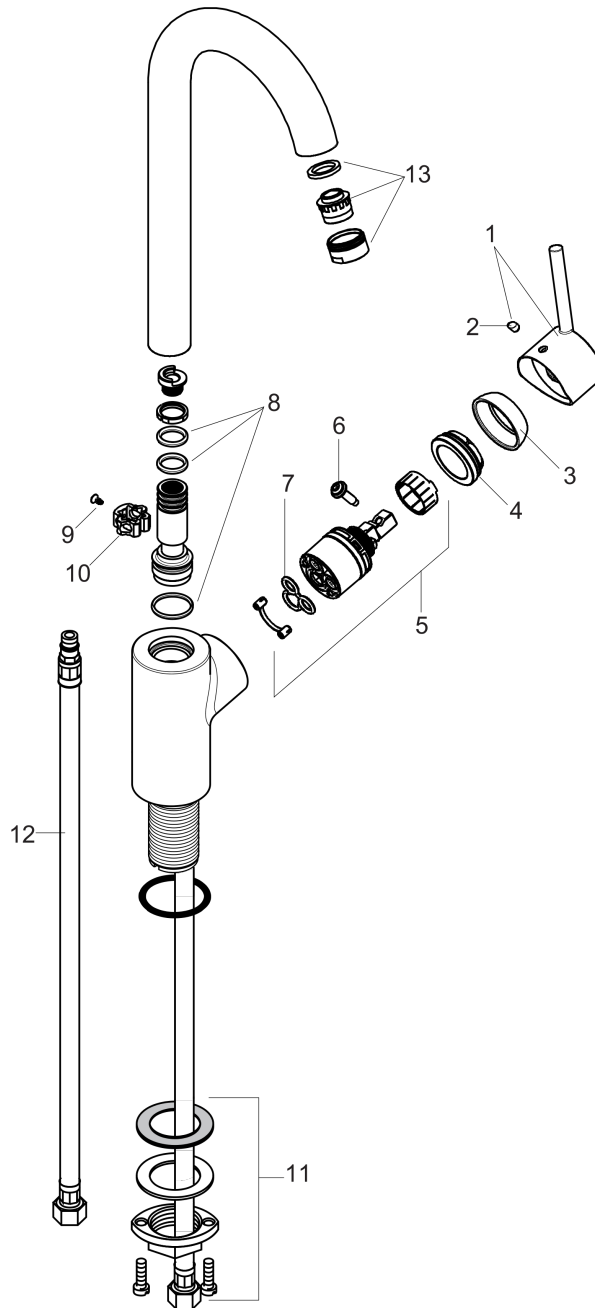

Talis S
Bar Faucet, 1.5 GPM
Finishes : **steel optic**

Part no. : **04287800**

Exploded drawing

Year of production: >10/18

Talis S
Bar Faucet, 1.5 GPM
 Finishes : **steel optic**

Part no. : **04287800**

Spare parts list

Year of production: >10/18

Pos.	Description	Part no.	Price	PU
1	handle	95560000	-	1
2	screw cover	96338000	-	1
3	flange	95498000	-	1
4	nut	97209000	-	1
5	cartridge, assy	92730000	-	1
6	locking screw for handle	95140000	-	1
7	seal	95008000	-	1
8	sealing set	92646000	-	1
9	screw	97662000	-	1
10	axialring	97558000	-	1
11	fixing set (Ø 34)	95049000	-	1
12	connection hose 35½" M8x0,75 3/8"	96316001	-	1
13	aerator M24x1 (5 l/min)	88744000	-	1