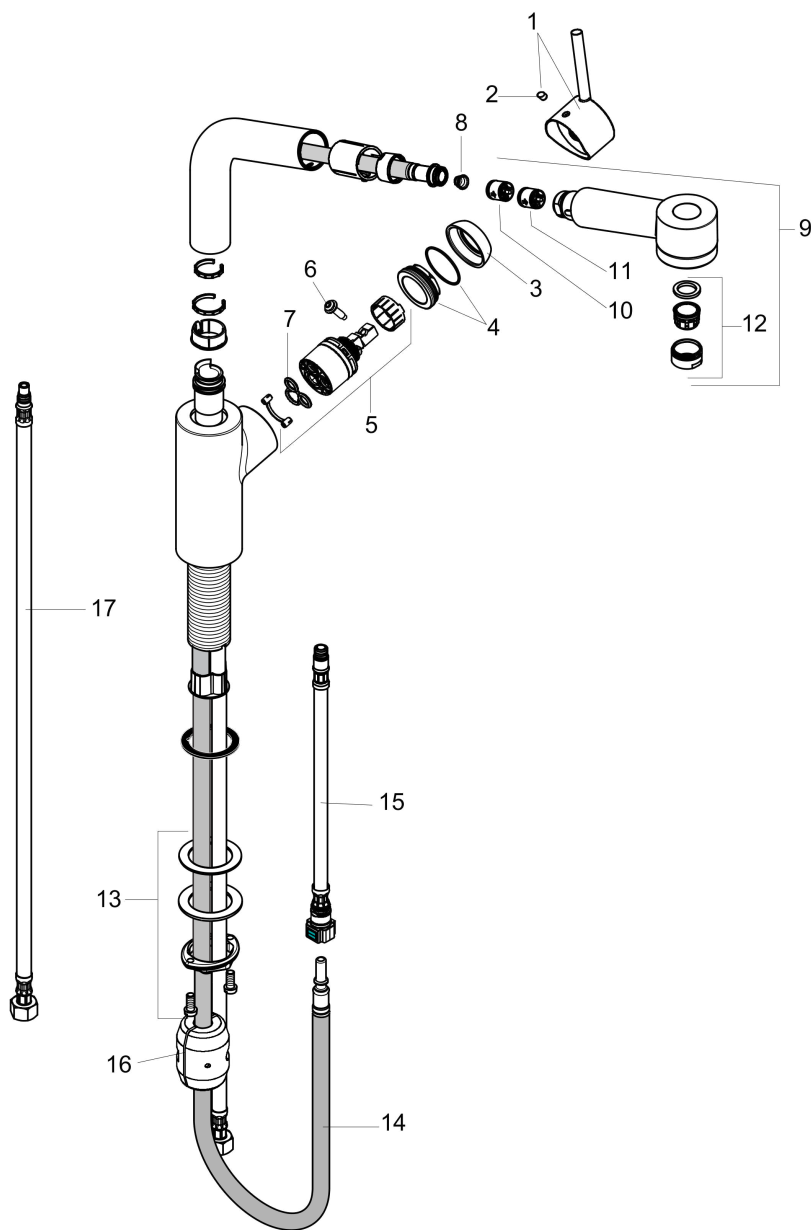

**Talis S**  
**SemiArc Kitchen Faucet, 2-Spray Pull-Out, 1.75 GPM**  
Finishes : **chrome**    Part no. : **04247000**

## Exploded drawing

Year of production: >10/18

## Talis S

SemiArc Kitchen Faucet, 2-Spray Pull-Out, 1.75 GPM

Finishes : **chrome** Part no. : **04247000**

### Spare parts list

Year of production: >10/18

Pos.	Description	Part no.	Price	PU
1	handle	95560000	-	1
2	screw cover	96338000	-	1
3	flange	96468000	-	1
4	nut	97209000	-	1
5	cartridge, assy	92730000	-	1
6	locking screw for handle	95140000	-	1
7	seal	95008000	-	1
8	filter	97735000	-	1
9	handspray	97999801	-	1
10	non return valve	93218000	-	1
11	set of non return valves DW 15	94074000	-	1
12	aerator M24x1 (15 l/min)	13913000	-	1
13	fixing set (Ø 34)	95049000	-	1
14	hose 1,50 m	88624000	-	1
15	connection hose 600 mm M10x1	95561000	-	1
16	weight	92500000	-	1
17	connection hose 35½" M8x0,75 3/8"	96316001	-	1