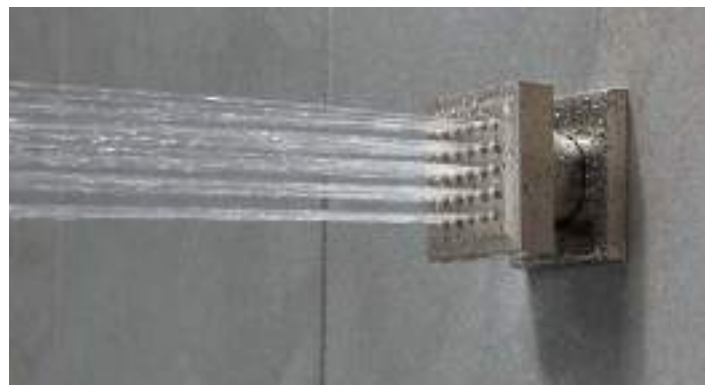

FULL BODY SPRAYS

HYDRACHOICE® BODY SPRAYS