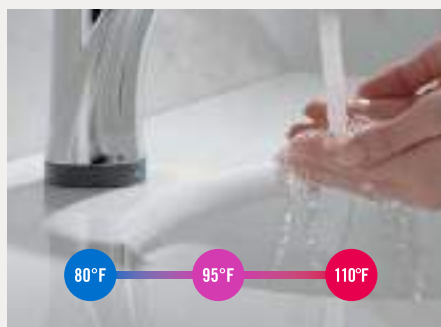

TEMPSENSE® INDICATOR

Clearly shows when water is cold, warm or hot with a color-changing display, helping your family avoid hot and cold temperature surprises.