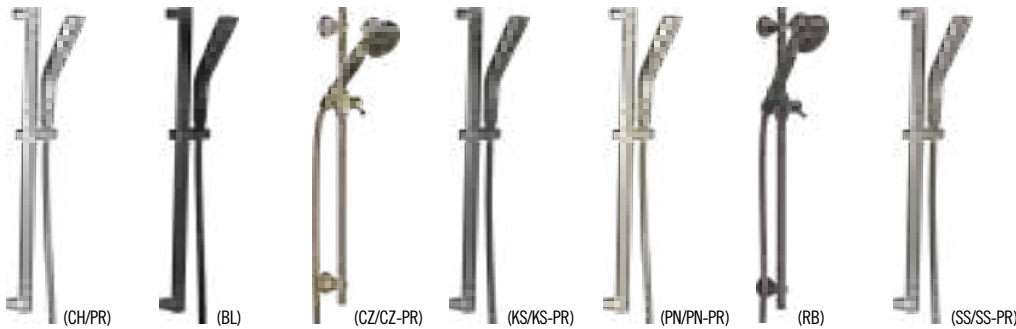

HAND SHOWERS

(CH/PR) CHROME/LUMICOAT™ CHROME
(BL) MATTE BLACK
(CZ/CZ-PR) CHAMPAGNE BRONZE™/
LUMICOAT™ CHAMPAGNE BRONZE™
(KS/KS-PR) BLACK STAINLESS/
LUMICOAT™ BLACK STAINLESS
(PN/PN-PR) POLISHED NICKEL/
LUMICOAT™ POLISHED NICKEL
(RB) VENETIAN BRONZE®
(SS/SS-PR) BRILLIANCE® STAINLESS /
LUMICOAT™ STAINLESS