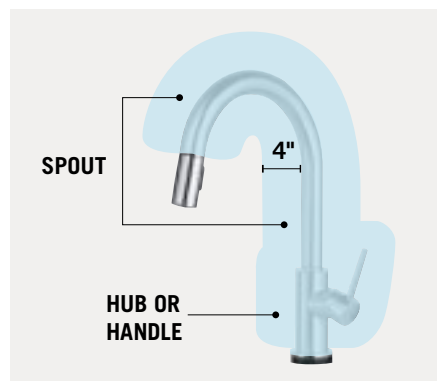

AVAILABLE COLLECTIONS