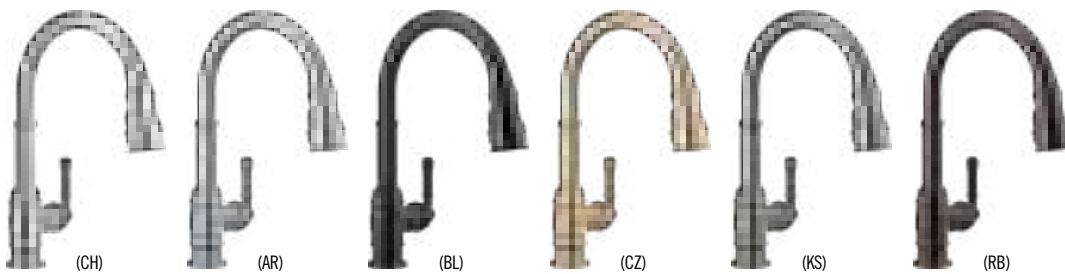

BRODERICK® KITCHEN

TRADE EXCLUSIVE

(CH) CHROME
(AR) ARCTIC® STAINLESS
(BL) MATTE BLACK
(CZ) CHAMPAGNE BRONZE™
(KS) BLACK STAINLESS
(RB) VENETIAN BRONZE®