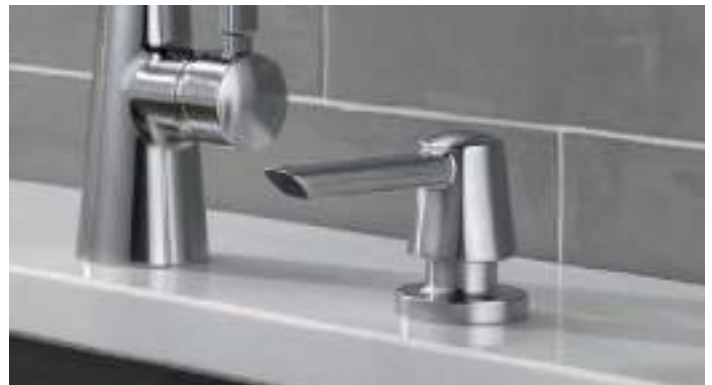

KITCHEN FAUCETS

Touch₂O® Technology

Diamond Seal® Technology
MagnaTite® Docking
Lumicoat™ Finish

Diamond Seal Technology
MagnaTite Docking
Lumicoat Finish

BAR/PREP, BEVERAGE, INSTANT HOT, POT FILLER FAUCETS

Touch₂O® Technology

Diamond Seal Technology
MagnaTite Docking
Lumicoat Finish

Diamond Seal Technology
MagnaTite Docking
Lumicoat Finish

Works with RO systems, filtered
water systems, chillers, or as a
cold water tap
Diamond Seal Technology

Tank and filter must be
purchased separately
Self-closing spring loaded
handle

ACCESSORIES

VoiceIQ™ Technology

Add VoiceIQ Technology to any
kitchen faucet with Touch₂O
Technology