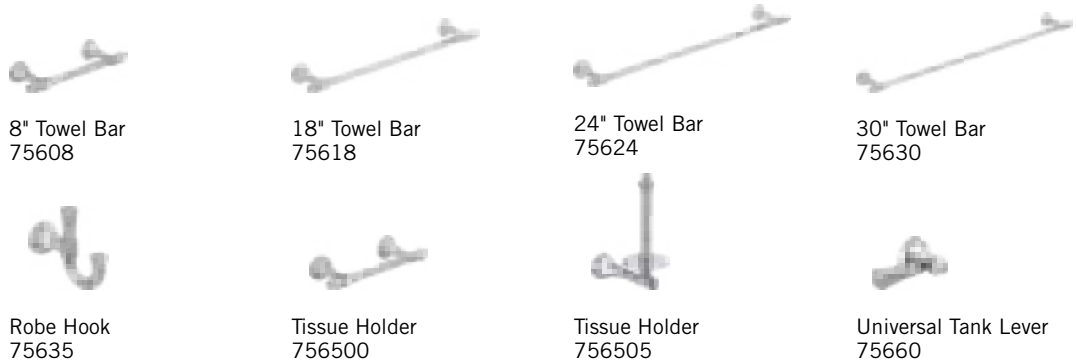

**ACCESSORIES**

8" Towel Bar  
75608

18" Towel Bar  
75618

24" Towel Bar  
75624

30" Towel Bar  
75630

Robe Hook  
75635

Tissue Holder  
756500

Tissue Holder  
756505