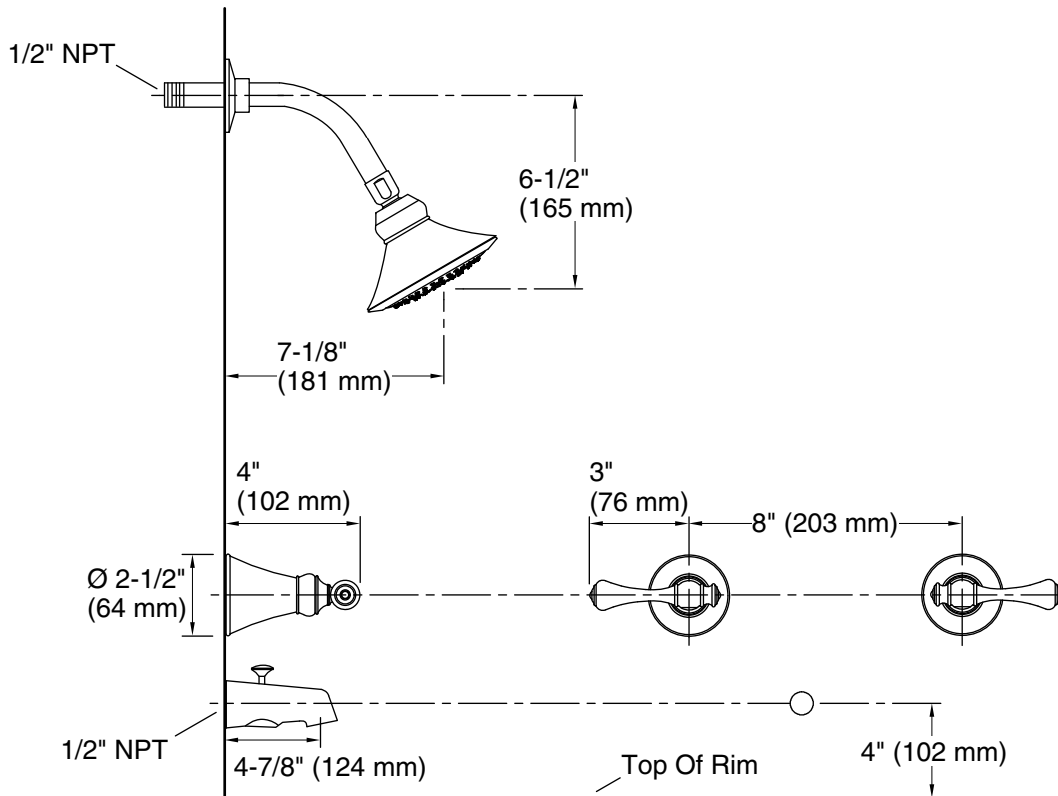

Features

- 1/2" (12.7 mm) quarter-turn washerless ceramic disc valves
- Traditional lever handles

Material

- Brass
- Brass valve bodies

Installation

- For 8" (203 mm) centers

Recommended Products/Accessories

Technical Information

All product dimensions are nominal.

Notes

Install this product according to the installation guide.