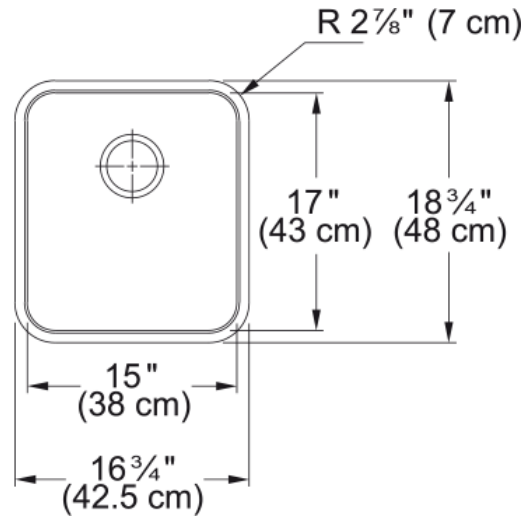

Grande Undermount Sink - GDX11015 | 122.0260.551

Technical Data

Aspect

Sink type	Sink
Type of material	Stainless steel
Number of bowls	1
Color	Steel
Surface finish	Silk

Product Dimensions

Exterior size: right to left	16.732
Exterior size: front to back	18.898
Large bowl size: right to left	14.961
Large bowl size: front to back	16.929
Large bowl: depth	9

Installation

Minimum cabinet size	21"

Product specifications

Installation type	Undermount
Drain hole	3 1/2"
Position of drainer	No drainer

Product identification

Product brand	FRANKE
Product family	Smart
Collection	Grande
Certified by	IAPMO

Features

Drainers number	No drainer
Product reversibility	No
Faucet ledge	No
Strainer assembly included	No