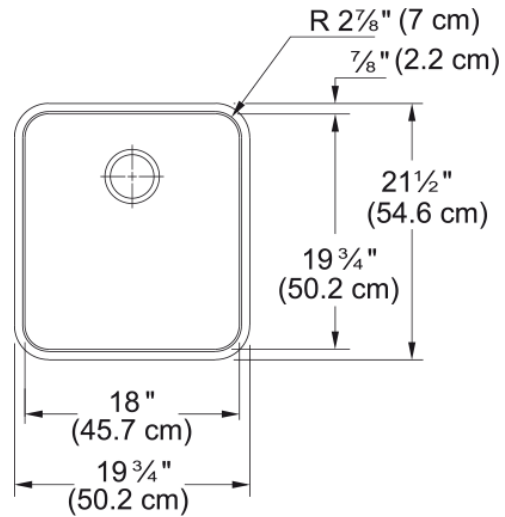

Grande Undermount Sink - GDX11018 | 122.0260.552

Technical Data

Aspect

Sink type	Sink
Type of material	Stainless steel
Number of bowls	1
Color	Steel
Surface finish	Silk

Product Dimensions

Exterior size: right to left	19.764
Exterior size: front to back	21.496
Large bowl size: right to left	17.992
Large bowl size: front to back	19.764
Large bowl: depth	9

Installation

Minimum cabinet size	24"
----------------------	-----

Product specifications

Installation type	Undermount
Drain hole	3 1/2"
Position of drainer	No drainer

Product identification

Product brand	FRANKE
Product family	Smart
Collection	Grande
Certified by	IAPMO