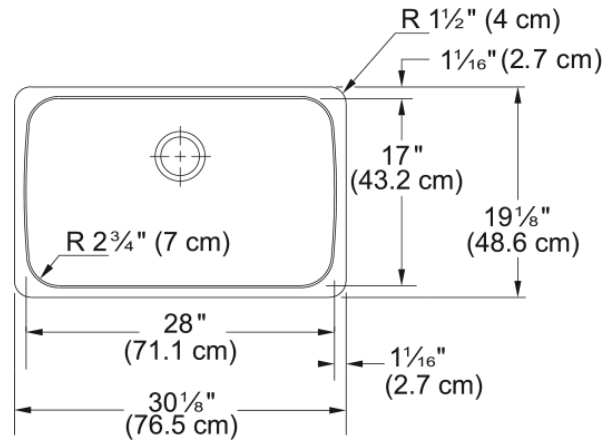

Grande Undermount Sink - GDX11028 | 122.0260.554

Technical Data

Aspect

Sink type	Sink
Type of material	Stainless steel
Number of bowls	1
Color	Steel
Surface finish	Silk

Product Dimensions

Exterior size: right to left	30.118
Exterior size: front to back	19.134
Large bowl size: right to left	27.992
Large bowl size: front to back	17.008
Large bowl: depth	9

Installation

Minimum cabinet size	36"
----------------------	-----

Product specifications

Installation type	Undermount
Drain hole	3 1/2"
Position of drainer	No drainer

Product identification

Product brand	FRANKE
Product family	Smart
Collection	Grande
Certified by	IAPMO