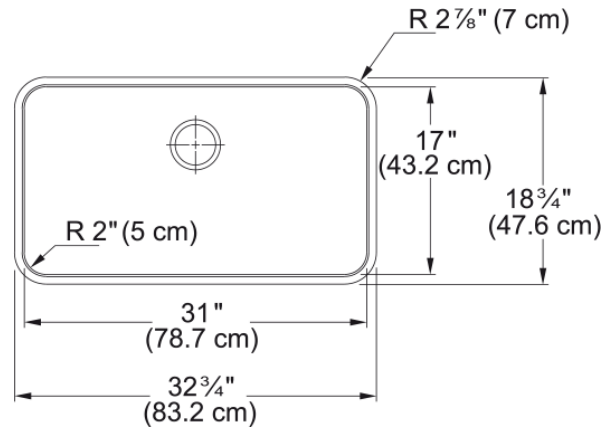

Grande Undermount Sink - GDX11031 | 122.0260.555

Technical Data

Aspect

Sink type	Sink
Type of material	Stainless steel
Number of bowls	1
Color	Steel
Surface finish	Silk

Product Dimensions

Exterior size: right to left	32.756
Exterior size: front to back	18.74
Large bowl size: right to left	30.984
Large bowl size: front to back	17.008
Large bowl: depth	9

Installation

Minimum cabinet size	36"
----------------------	-----

Product specifications

Installation type	Undermount
Drain hole	3 1/2"
Position of drainer	No drainer

Product identification

Product brand	FRANKE
Product family	Smart
Collection	Grande
Certified by	IAPMO