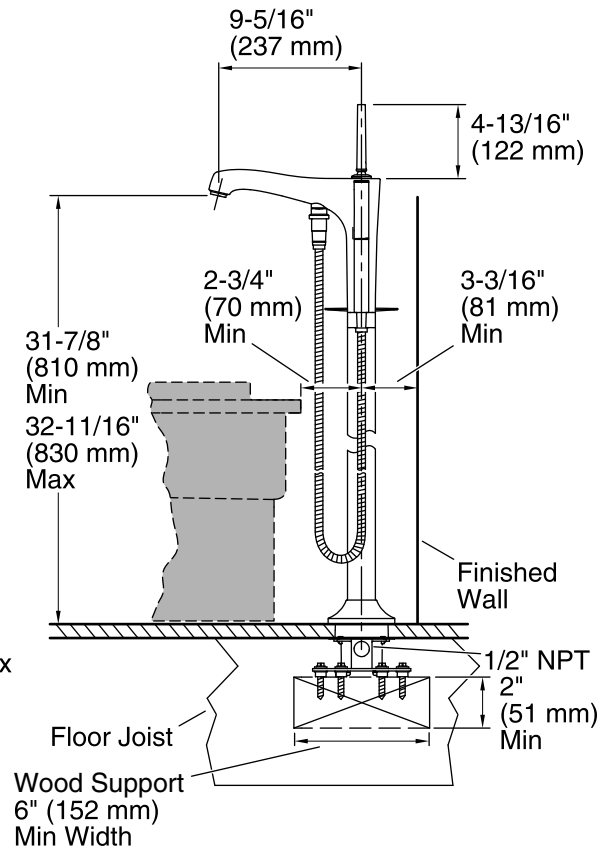

## Technical Information

All product dimensions are nominal.

### Faucet:

Flow rate: 7 gal/min (26.5 l/min)

Pressure: 45 psi (3.1 bar)

Valve body: Composite

### Spout:

Spout reach: 9-5/16" (236 mm)