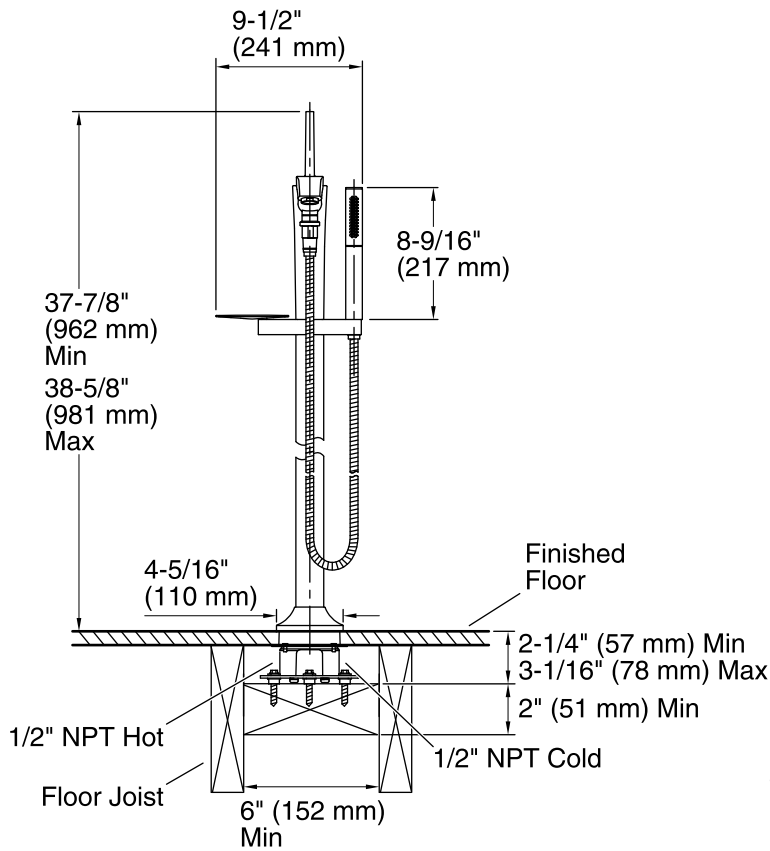

### Features

- Single lever handle allows for both on/off activation and temperature setting.
- Includes Shift Square multifunction handshower, soap dish, aerator, hardware kit, and escutcheon.
- KOHLER ceramic disc valves exceed industry longevity standards for a lifetime of durable performance.
- 9-15/16" spout reach.
- 32-11/16" max spout height.
- Coordinates with Margaux faucets, accessories, and showering components to complete your bathroom.

## Technical Information

All product dimensions are nominal.

### Faucet:

Flow rate: 7 gal/min (26.5 l/min)

Pressure: 45 psi (3.1 bar)

Valve body: Composite

### Spout:

Spout reach: 9-5/16" (236 mm)