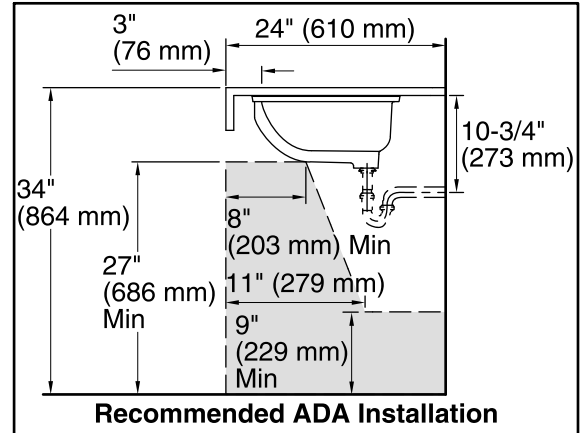

Features

- Vitreous china.
- Under-mount
- With overflow.
- Available with KOHLER Artist Editions designs
- 19-1/4" (489 mm) x 16-1/4" (413 mm)

Recommended Accessories

K-8998 P-Trap

Components

Additional included component/s: 1193643 Basin Clamps.

Color	Code	Description
	0	White
	96	Biscuit
	47	Almond
	NY	Dune
	95	Ice™ Grey
	G9	Sandbar
	K4	Cashmere
	58	Thunder™ Grey
	7	Black Black™

Technical Information

All product dimensions are nominal.

Installation:	Under-mount
Bowl area	Length: 17" (432 mm) Width: 14" (356 mm) With overflow: Yes Water depth: 4" (102 mm)
Bowl area	With overflow: Yes
Drain hole:	1-3/4" (44 mm)
Template:	1151011-7, required, not included