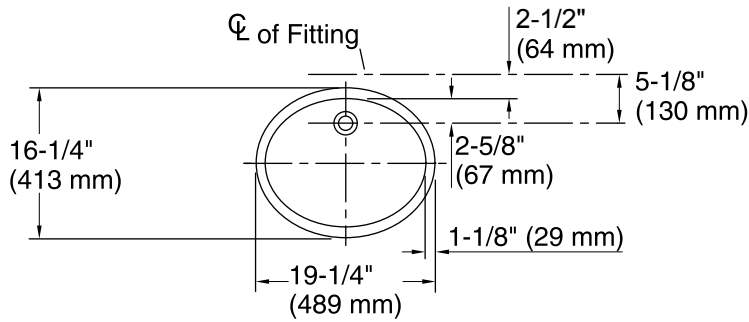

Features

- Vitreous china.
- Under-mount
- With overflow.
- Available with KOHLER Artist Editions designs
- 19-1/4" (489 mm) x 16-1/4" (413 mm)

Recommended Accessories

K-8998 P-Trap

Components

Additional included component/s: 1193643 Basin Clamps.

Color	Code	Description
	0	White
	96	Biscuit
	47	Almond
	NY	Dune
	95	Ice™ Grey
	G9	Sandbar
	K4	Cashmere
	58	Thunder™ Grey
	7	Black Black™

Technical Information

All product dimensions are nominal.

Installation:	Under-mount
Bowl area	Length: 17" (432 mm) Width: 14" (356 mm) With overflow: Yes Water depth: 4" (102 mm)
Bowl area	With overflow: Yes
Drain hole:	1-3/4" (44 mm)
Template:	1151011-7, required, not included