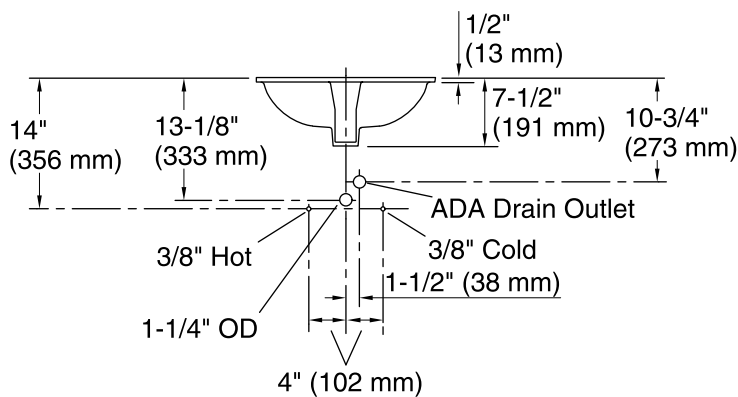

Features

- Vitreous china.
- Under-mount
- With overflow.
- Available with KOHLER Artist Editions designs
- 19-1/4" (489 mm) x 16-1/4" (413 mm)

Recommended Accessories

K-8998 P-Trap

Components

Additional included component/s: 1193643 Basin Clamps.

Color	Code	Description
	0	White
	96	Biscuit
	47	Almond
	NY	Dune
	95	Ice™ Grey
	G9	Sandbar
	K4	Cashmere
	58	Thunder™ Grey
	7	Black Black™

Technical Information

All product dimensions are nominal.

Installation:	Under-mount
Bowl area	Length: 17" (432 mm) Width: 14" (356 mm) With overflow: Yes Water depth: 4" (102 mm)
Bowl area	With overflow: Yes
Drain hole:	1-3/4" (44 mm)
Template:	1151011-7, required, not included