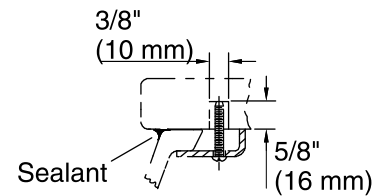

Features

- Vitreous china.
- Under-mount
- With overflow.
- Available with KOHLER Artist Editions designs
- 19-1/4" (489 mm) x 16-1/4" (413 mm)

Recommended Accessories

K-8998 P-Trap

Components

Additional included component/s: 1193643 Basin Clamps.

Color	Code	Description
	0	White
	96	Biscuit
	47	Almond
	NY	Dune
	95	Ice™ Grey
	G9	Sandbar
	K4	Cashmere
	58	Thunder™ Grey
	7	Black Black™

Technical Information

All product dimensions are nominal.

Installation:	Under-mount
Bowl area	Length: 17" (432 mm) Width: 14" (356 mm) With overflow: Yes Water depth: 4" (102 mm)
Bowl area	With overflow: Yes
Drain hole:	1-3/4" (44 mm)
Template:	1151011-7, required, not included