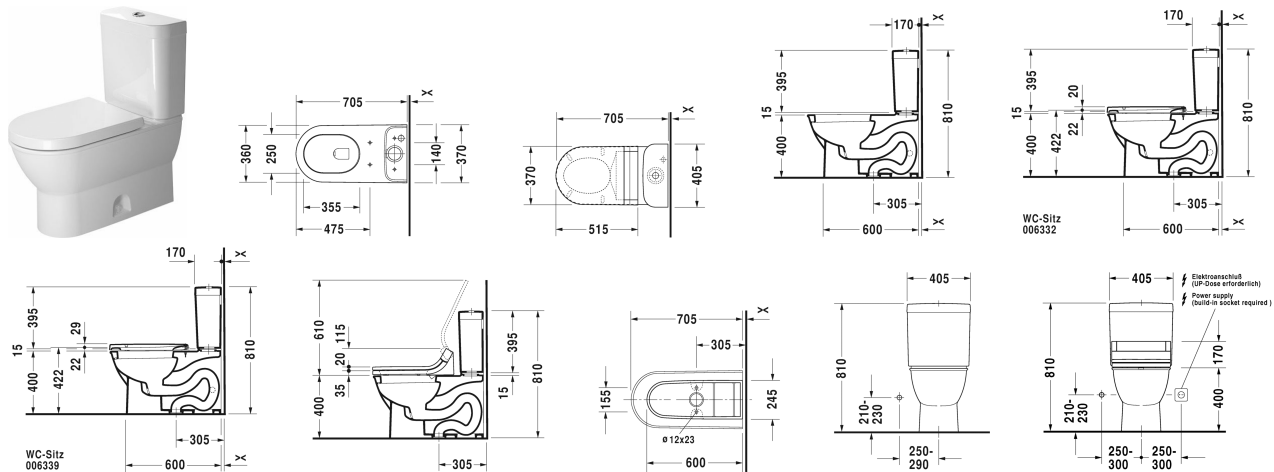

Darling New Two-piece toilet # 212601..00

| < 370 mm > |

| Two-piece toilet | Dimension | Weight | Order number |
|--|--------------|-----------------|--------------|
| (without cistern), US-version, elongated with syphonic jet action, 305 mm/12" rough-in, vertical outlet, 1,28 gpf (4,8 lpf) | | | |
| Colors | | | |
| 00 White Alpin 20 HygieneGlaze (an antibacterial ceramic glaze that provides almost indefinite effectiveness) | | | |
| Variant | | | |
| | 370 x 700 mm | 35.500 kilogram | 212601..00 |
| Sanitary ceramics with the special WonderGliss surface finish will remain clean and attractive-looking for a long time to come. When ordering WonderGliss please add a "1" as eleventh digit to the model number. | | | |
| Accessory | | | |
| Mounting set for One-piece and Two-piece toilets, Outflow 3/8" - external thread, Wall Connection 1/2" - internal thread, 1/2", US-version | | 0.480 kilogram | 001417 |
| Mounting set for One-piece and Two-piece toilets, 1/2", ASIA-version | | 0.480 kilogram | 001416 |
| Suitable products | | | |
| Toilet seat and cover elongated, hinges stainless steel, without soft closure, | | | 006332 |
| Toilet seat and cover elongated, hinges stainless steel, removable, with soft closure, | | | 006339 |
| Cistern with Single Flush piston valve, top flush, bottom left supply, 1,28 gpf (4,8 lpf), 405 x 170 mm | 405 x 170 mm | | 093120 |

Darling New Two-piece toilet # 212601..00

|< 370 mm >|

All drawings contain the necessary measurements which are subject to standard tolerances. They are stated in mm and are non-binding. Exact measurements, in particular for customised installation scenarios, can only be taken from the finished ceramic piece.