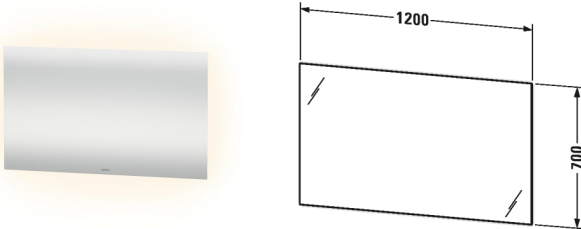

Light and mirror Mirror with lighting # LM7808

| < 47 1/4" Inch > |

Mirror with lighting	Dimension	Weight	Order number
"Standard" - Version, CIAPMO@ELECTRICAL, LED ambient light (4 sided), external switch, Mirrors require a GFCI 110 V 60 Hz power source. Flat plug will be supplied with mirror, LED (life span > 30,000 hours), LED module permanently enclosed, LED module 4000 kelvin light color, 54 W			
Colors			
Variant			
	47 1/4" x 1 1/4" Inch		LM7808
Infobox # LM 7805, LM 7806, LM 7807 and LM 7808 are available from stock, On/off function only possible with external wall switch			

All drawings contain the necessary measurements which are subject to standard tolerances. They are stated in inch & mm and are non-binding. Exact measurements, in particular for customized installation scenarios, can only be taken from the finished ceramic piece.