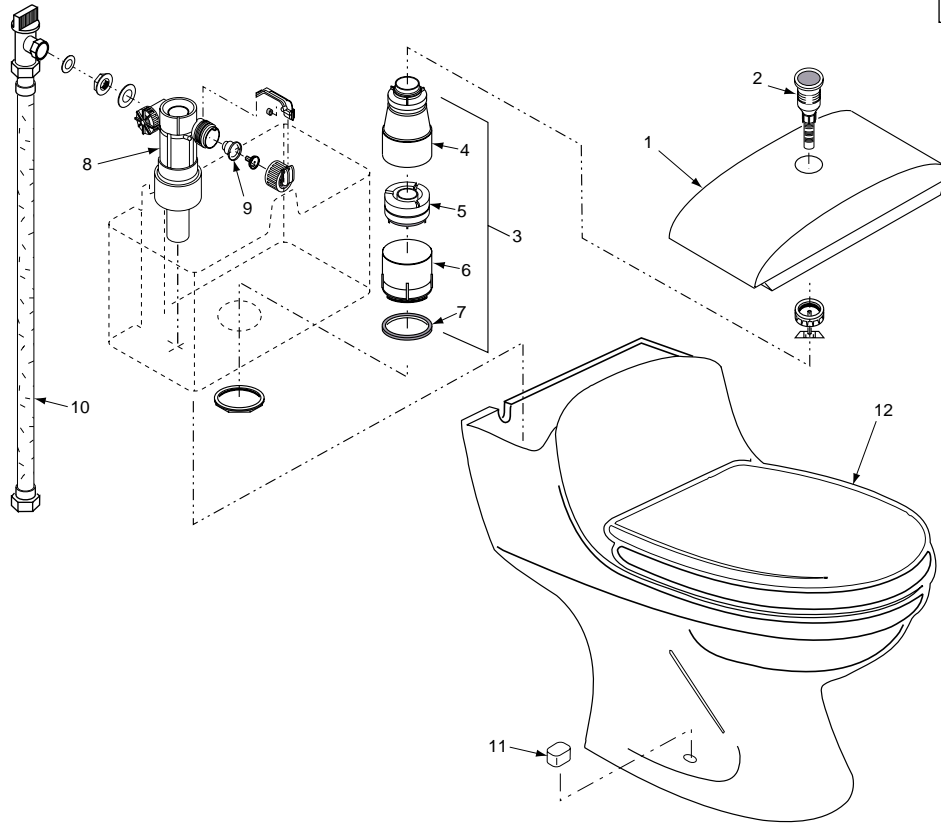

☐ **VENETO ELONGATED 1-PIECE TOILET, MODEL 9012**

- 97120.00.XXX Toilet complete with chrome flush button and seat hinges
- 97122.00.XXX Toilet complete with polished brass flush button and seat hinges
- 97123.00.XXX Toilet complete with gold flush button and seat hinges

Index No.	Part Number *	Description	Qty. Used	97120	97122	97123
1	80080.00.XXX	COVER, TANK	1	X	X	X
2	81080.00.000	FLUSH BUTTON ASSY, CHROME (W/BEZEL AND MTG HDWR)	1	X		
	81082.00.000	FLUSH BUTTON ASSY, POL BRASS (W/BEZEL AND MTG HDWR)	1		X	
	81083.00.000	FLUSH BUTTON ASSY, GOLD (W/BEZEL AND MTG HDWR)	1			X
3	83081.00.000	FLUSH VALVE ASSY (COMPLETE)	1	X	X	X
4	N/A	. VALVE HOUSING, UPPER	1	X	X	X
5	83084.00.000	. PISTON ASSY	1	X	X	X
6	N/A	. VALVE HOUSING, LOWER (W/MTG NUT)	1	X	X	X
7	83088.00.000	. GASKET	1	X	X	X
8	83082.00.000	WATER CONTROL ASSY (W/MTG HARDWARE)	1	X	X	X
9	83086.00.000	. MEMBRANE ASSY	1	X	X	X
10	83083.00.000	SUPPLY LINE (W/SHUTOFF VALVE AND GASKET)	1	X	X	X
11	82010.00.XXX	BOLT CAP	2	X	X	X
12	70030.00.XXX	SEAT, ELONGATED, W/CHROME HINGES	1	X		
	70032.00.XXX	SEAT, ELONGATED, W/POL BRASS HINGES	1		X	
	70033.00.XXX	SEAT, ELONGATED, W/GOLD HINGES	1			X