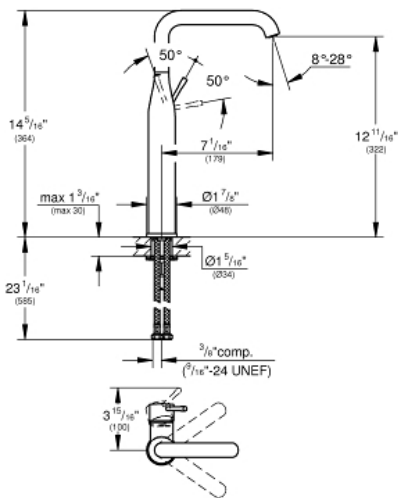

ESSENCE  
Single-Hole Single-Handle Vessel  
Bathroom Faucet XL-Size

MODEL # 23538A0A

Pure Freude  
an Wasser

GROHE

**Product Description:**

**ESSENCE**  
Single-Hole Single-Handle Vessel Bathroom Faucet XL-Size

**Standard Specification:**

- Single hole installation
- **GROHE SilkMove** 1.1" (28 mm) ceramic cartridge
- With temperature limiter
- **GROHE EcoJoy** Mousseur 1.2 gpm
- **GROHE AquaGuide** adjustable flow control
- **GROHE StarLight** finish
- Swivel Spout
- With stop restriction
- Smooth body
- Metal lever handle

□ 23538A0A