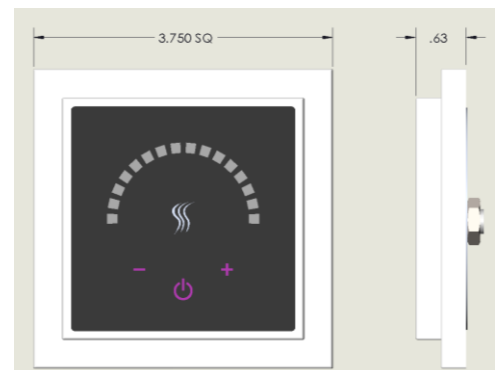

**Product Specification:**

The user interface control shall be 3.75” x 3.75” x 0.63” in dimension. The Control shall be made from billet aluminum and includes the ability to operate and control: Smart Steam and PowerFlush™ System, using 100% networked digital technology.

**Shipping Information:**

Weight..... 4 lbs.  
 Length.....12 in.  
 Width.....12 in.  
 Height.....6 in.

**Styling Information:**

The control and steam head are shown in Modern

Modern Edge

For any further assistance please contact  
 ThermaSol at 800.776.0711 or  
[sales@thermasol.com](mailto:sales@thermasol.com)