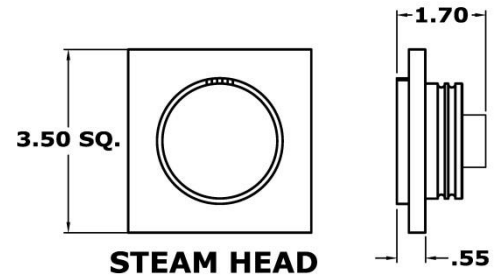

**SPECIFICATIONS (cont.) – Aromatherapy Steam Head**

Construction..... 360 Half Hard Brass  
 Aromatherapy.....Integral Reservoir  
 Operation.....Thermal operated retractable outlet

**Basic Functions:**

**Installation Notes:**

The control should be installed 60” inches from the floor of the shower, inside the shower only, and away from the steam head.

The steam head should be installed 12” inches from the floor and 6” from any wall. Locate as far as possible from the bathing seating area or location of the users and not below any fixtures.

**Product Specification:**

The user interface control shall be 3.75” x 3.75” x 0.63” in dimension. The Control shall be made from billet aluminum and includes the ability to operate and control: Smart Steam and PowerFlush™ System, using 100% networked digital technology.

**Shipping Information:**

Weight..... 4 lbs.  
 Length.....12 in.  
 Width.....12 in.  
 Height.....6 in.

**Styling Information:**

The control and steam head are shown in Modern

Modern Edge

For any further assistance please contact  
 ThermaSol at 800.776.0711 or  
[sales@thermasol.com](mailto:sales@thermasol.com)