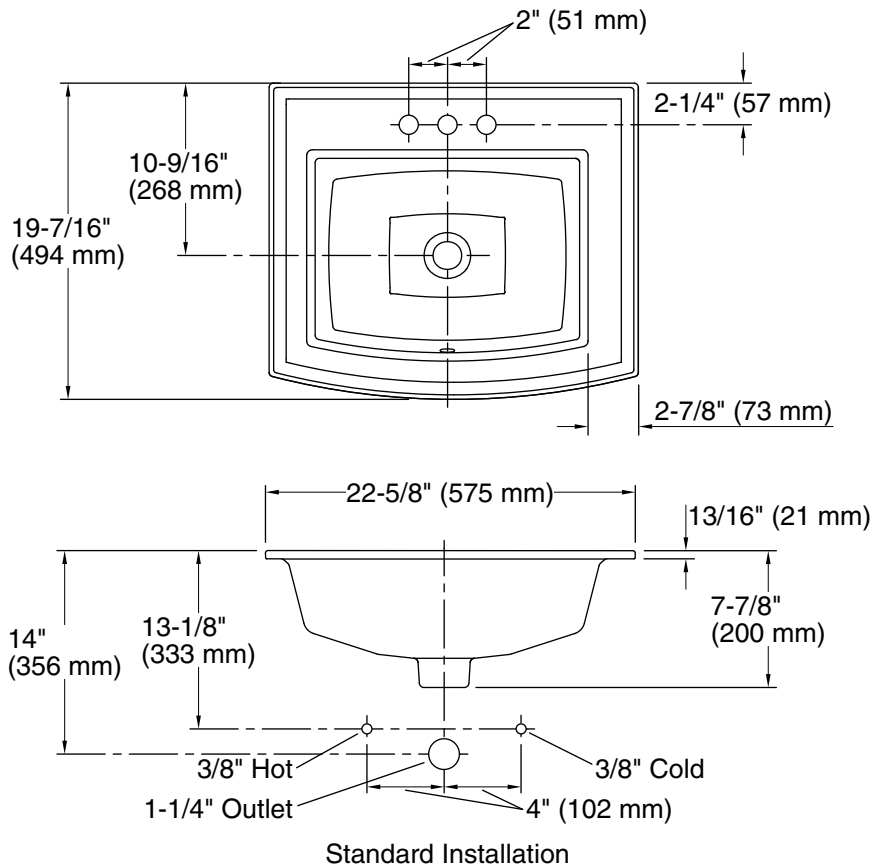

Technical Information

All product dimensions are nominal.

Bowl configuration:	Single
Installation:	Drop-in
Bowl area (Only):	Length: 16-7/8" (429 mm) Width: 12-9/16" (319 mm) Water depth: 4" (102 mm)
Number of deck holes:	3
Faucet hole spacing:	4" (102 mm)
Faucet hole(s):	1-1/4" (32 mm)
Drain hole:	1-3/4" (44 mm)
Template:	1051936-7, required, included

Notes

Install this product according to the installation instructions.

NOTICE: Countertop manufacturer or cutter must use the cut-out template provided with the product, or a current one provided by Kohler Co. (call 1-800-4KOHLER). Kohler Co. is not responsible for cutout errors when the incorrect cut-out template is used.

ADA, OBC, CSA B651 compliant when installed to the specific requirements of these regulations.