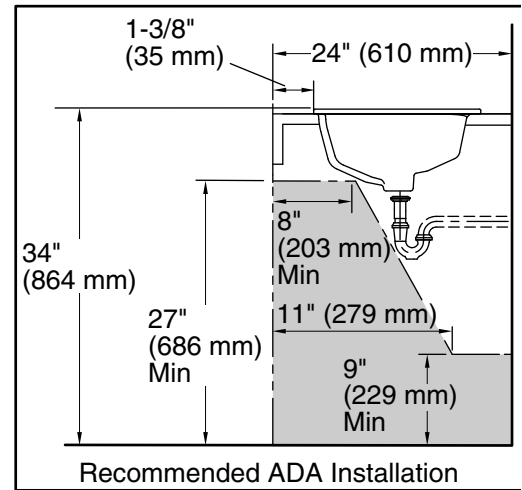

Technical Information

All product dimensions are nominal.

Bowl configuration:	Single
Installation:	Drop-in
Bowl area (Only):	Length: 16-7/8" (429 mm) Width: 12-9/16" (319 mm) Water depth: 4" (102 mm)
Number of deck holes:	3
Faucet hole spacing:	4" (102 mm)
Faucet hole(s):	1-1/4" (32 mm)
Drain hole:	1-3/4" (44 mm)
Template:	1051936-7, required, included

Notes

Install this product according to the installation instructions.

NOTICE: Countertop manufacturer or cutter must use the cut-out template provided with the product, or a current one provided by Kohler Co. (call 1-800-4KOHLER). Kohler Co. is not responsible for cutout errors when the incorrect cut-out template is used.

ADA, OBC, CSA B651 compliant when installed to the specific requirements of these regulations.