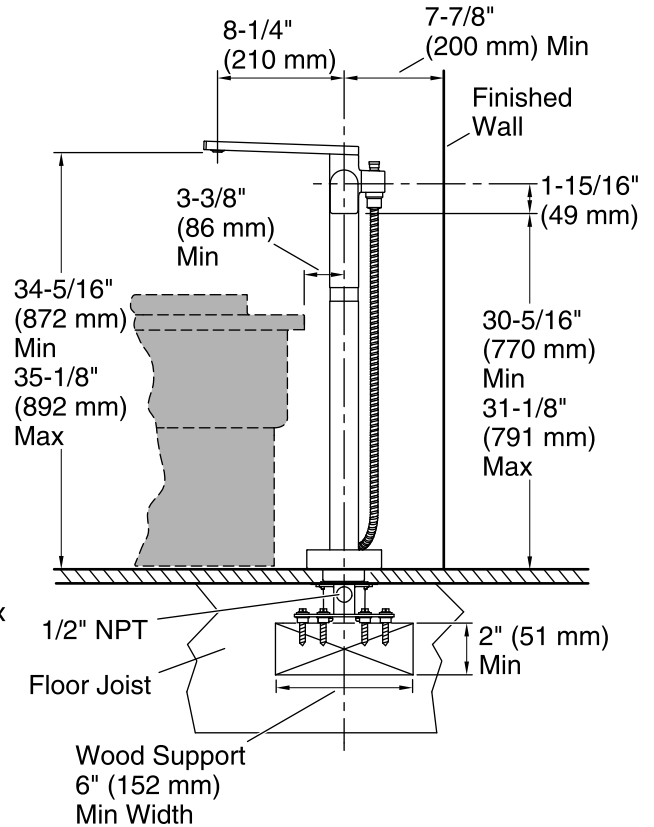

Available Color/Finishes

Color tiles intended for reference only.

Color	Code	Description
	CP	Polished Chrome
	TT	Titanium

Technical Information

All product dimensions are nominal.

Faucet:

Flow rate: 7.5 gal/min (28.4 l/min)

Pressure: 45 psi (3.1 bar)

Spout:

Spout reach: 8-1/4" (210 mm)

Handle clearance: 1-15/16" (49 mm)

Handshower:

Rated maximum flow: 2 gal/min (7.6 l/min)

Pressure: 80 psi (5.5 bar)

Notes

Install this product according to the installation guide.

Adequate floor space is required. The wood support must be a minimum of 2" (51 mm) thick by 6" (152 mm) wide. 2x6 lumber is NOT adequate for this application.