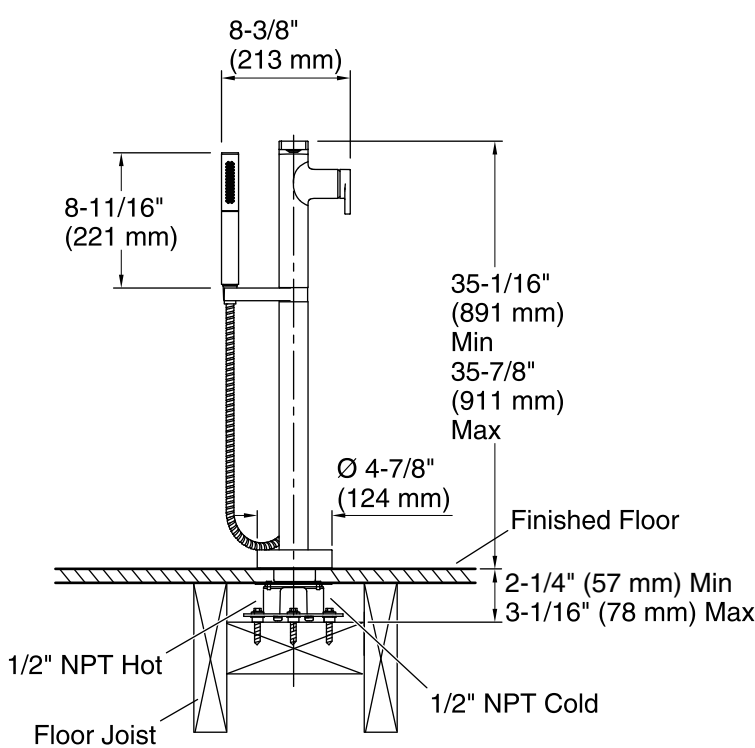

Available Color/Finishes

Color tiles intended for reference only.

Color	Code	Description
	CP	Polished Chrome
	TT	Titanium

Technical Information

All product dimensions are nominal.

Faucet:

Flow rate: 7.5 gal/min (28.4 l/min)

Pressure: 45 psi (3.1 bar)

Spout:

Spout reach: 8-1/4" (210 mm)

Handle clearance: 1-15/16" (49 mm)

Handshower:

Rated maximum flow: 2 gal/min (7.6 l/min)

Pressure: 80 psi (5.5 bar)

Notes

Install this product according to the installation guide.

Adequate floor space is required. The wood support must be a minimum of 2" (51 mm) thick by 6" (152 mm) wide. 2x6 lumber is NOT adequate for this application.

Concrete can be used as the floor support.

Requires a 3/16" masonry drill bit and six 1/4" x 1-3/4" concrete screws, which are not included.