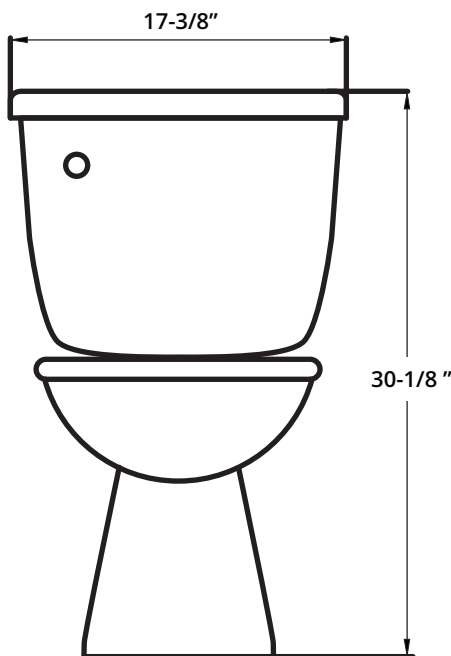

Certifications:

ProStock