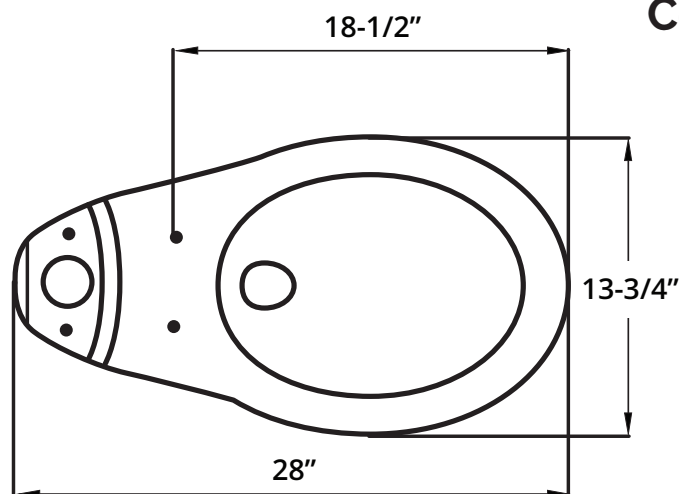

Certifications:

ProStock