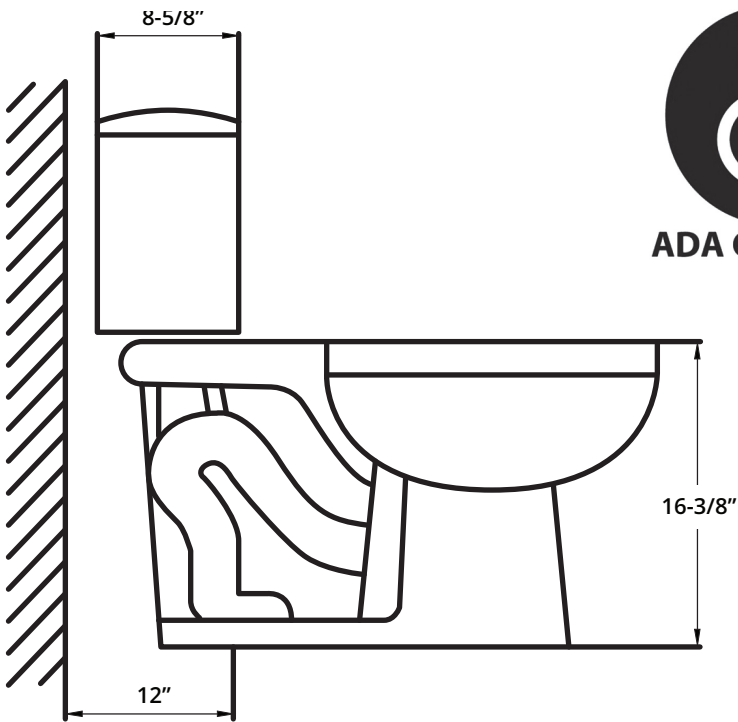

PSTA100 ADA

Elongated Front Two-Piece Toilet

Features:

- Siphon jet flushing action
- 1.28 GPF water consumption
- Glazed S-Trap configuration
- Rough-in 12" (305mm)
- Color match tank lever
- Seat not included

Model #PSTE100

Material: Porcelain China

Color: White

Toilet Length: 28"

Toilet Width: 17-3/8"

Toilet Height: 30-1/8"

Water-efficient 1.28 gallon flush, this water-efficient toilet flushes the wastes in no time! Because of its white finish and simplistic style, this toilet can match with any bathroom theme. This ProStock toilet tank and bowl set can provide you with a longer service life because of its porcelain china construction. It doesn't rust and has a good level of impermeability so there are fewer chances of leaks! With its two-piece design, installation becomes fast and easy.

This practical toilet comes with a tank and a bowl. ADA compliant.

PSTA100 Elongated Front Two-Piece Toilet

ADA Compliant

Length: 28"

Width: 17-3/8"

Height: 30-1/8"

Weight: 22.3 lbs.

Flush: 1.28 GPF