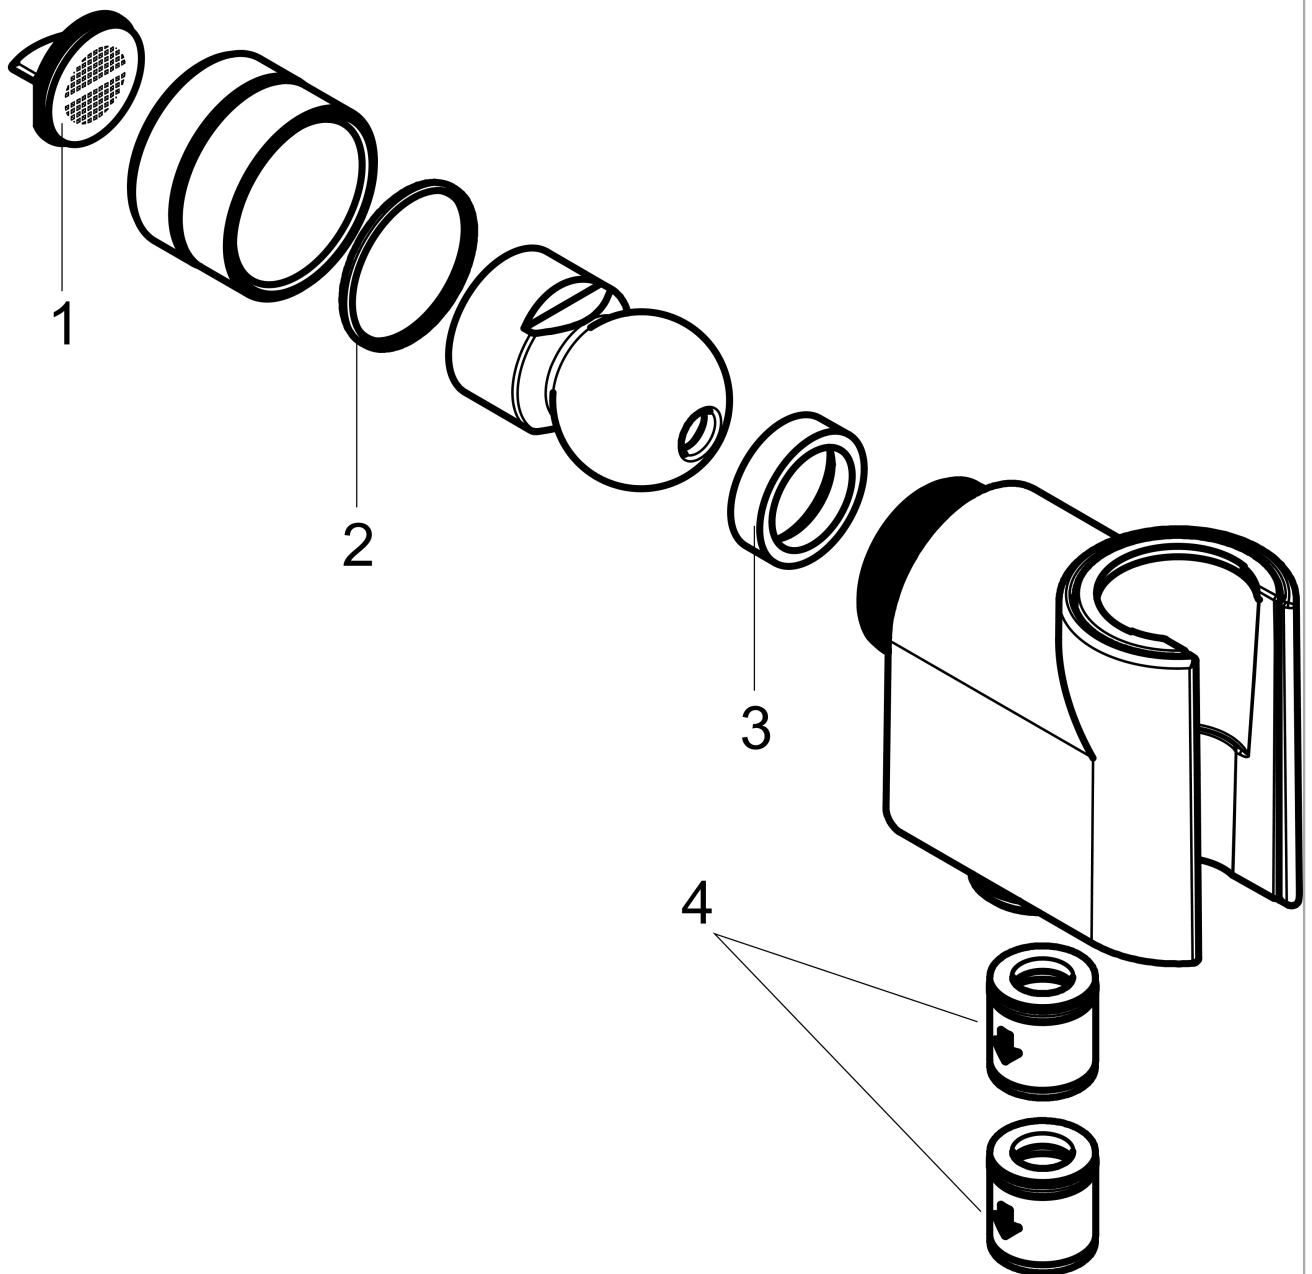

Showerarm Mount for Handshower
Finishes : **chrome**   Part no. : **04580000**

Exploded drawing

Year of production: >03/18

Showerarm Mount for Handshower

Finishes : **chrome**   Part no. : **04580000**

Spare parts list

Year of production: >03/18

Pos.	Description	Part no.	Price	PU
1	filter packing	88649000	-	1
2	lever collar	97536000	-	1
3	seal	97606000	-	1
4	set of non return valves DW 15	94074000	-	1
a	nut	97958000	-	1