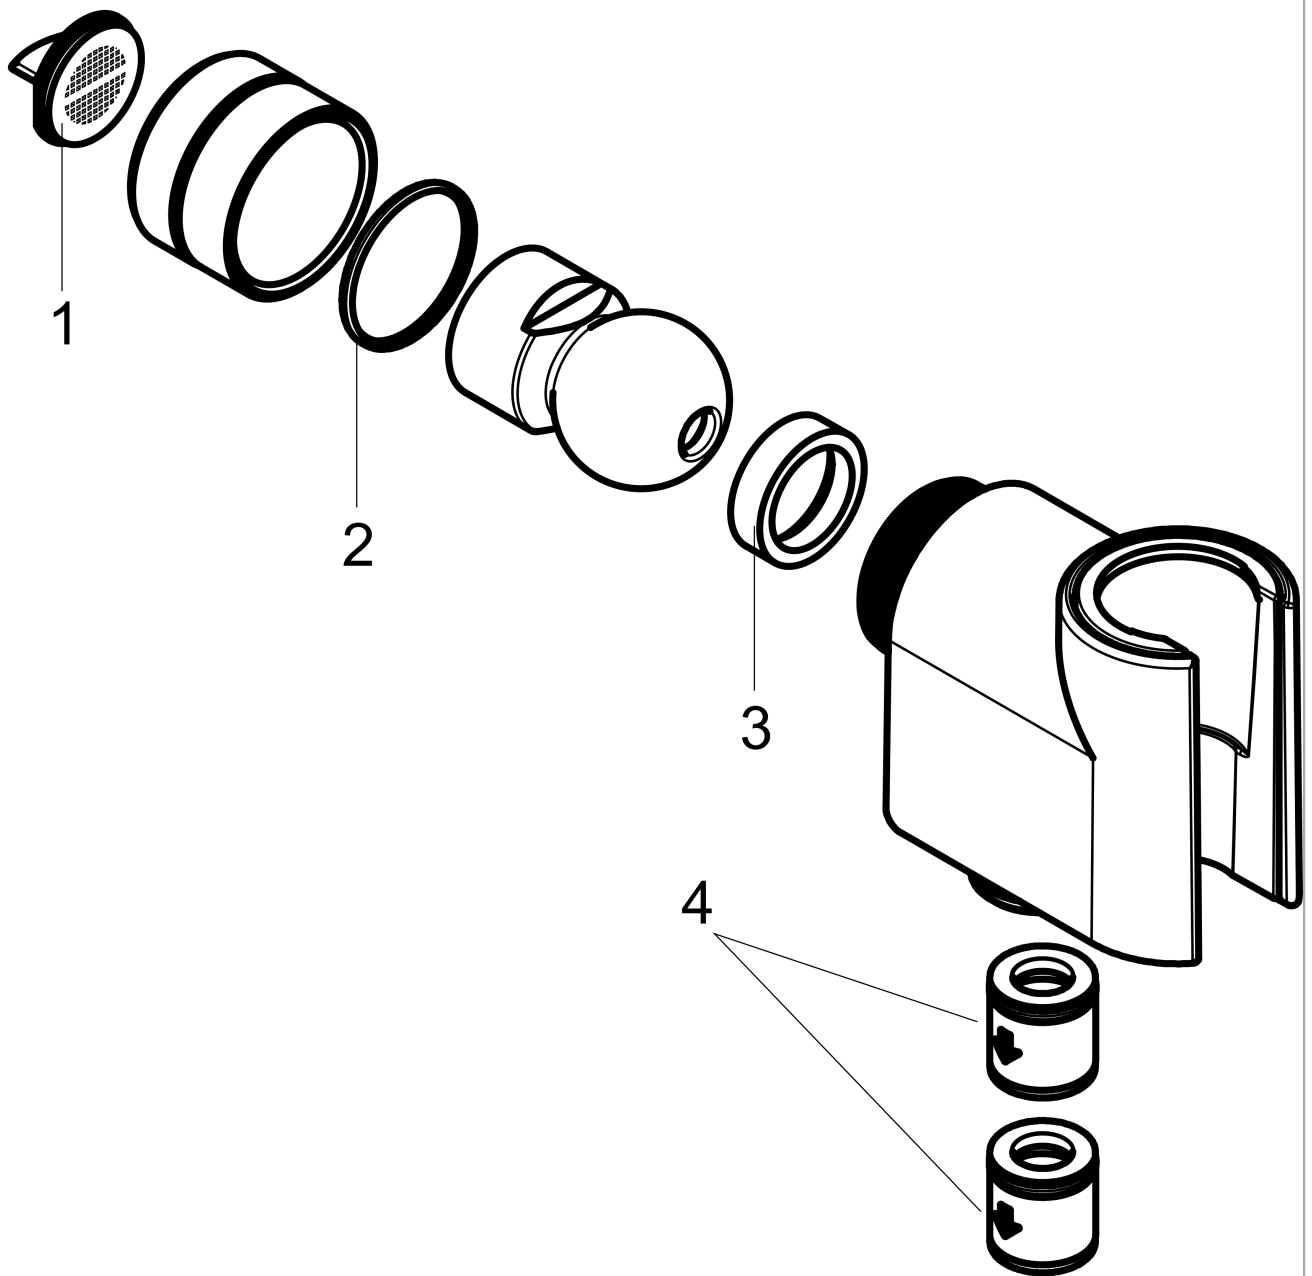

Showerarm Mount for Handshower

Finishes: rubbed bronze

Part no.: 04580920

Exploded drawing

Year of production: >03/18

Showerarm Mount for Handshower

Finishes: rubbed bronze

Part no.: 04580920

Spare parts list

Year of production: >03/18

Pos.	Description	Part no.	Price	PU
1	filter packing	88649000	-	1
2	lever collar	97536000	-	1
3	seal	97606000	-	1
4	set of non return valves DW 15	94074000	-	1
a	nut	97958000	-	1