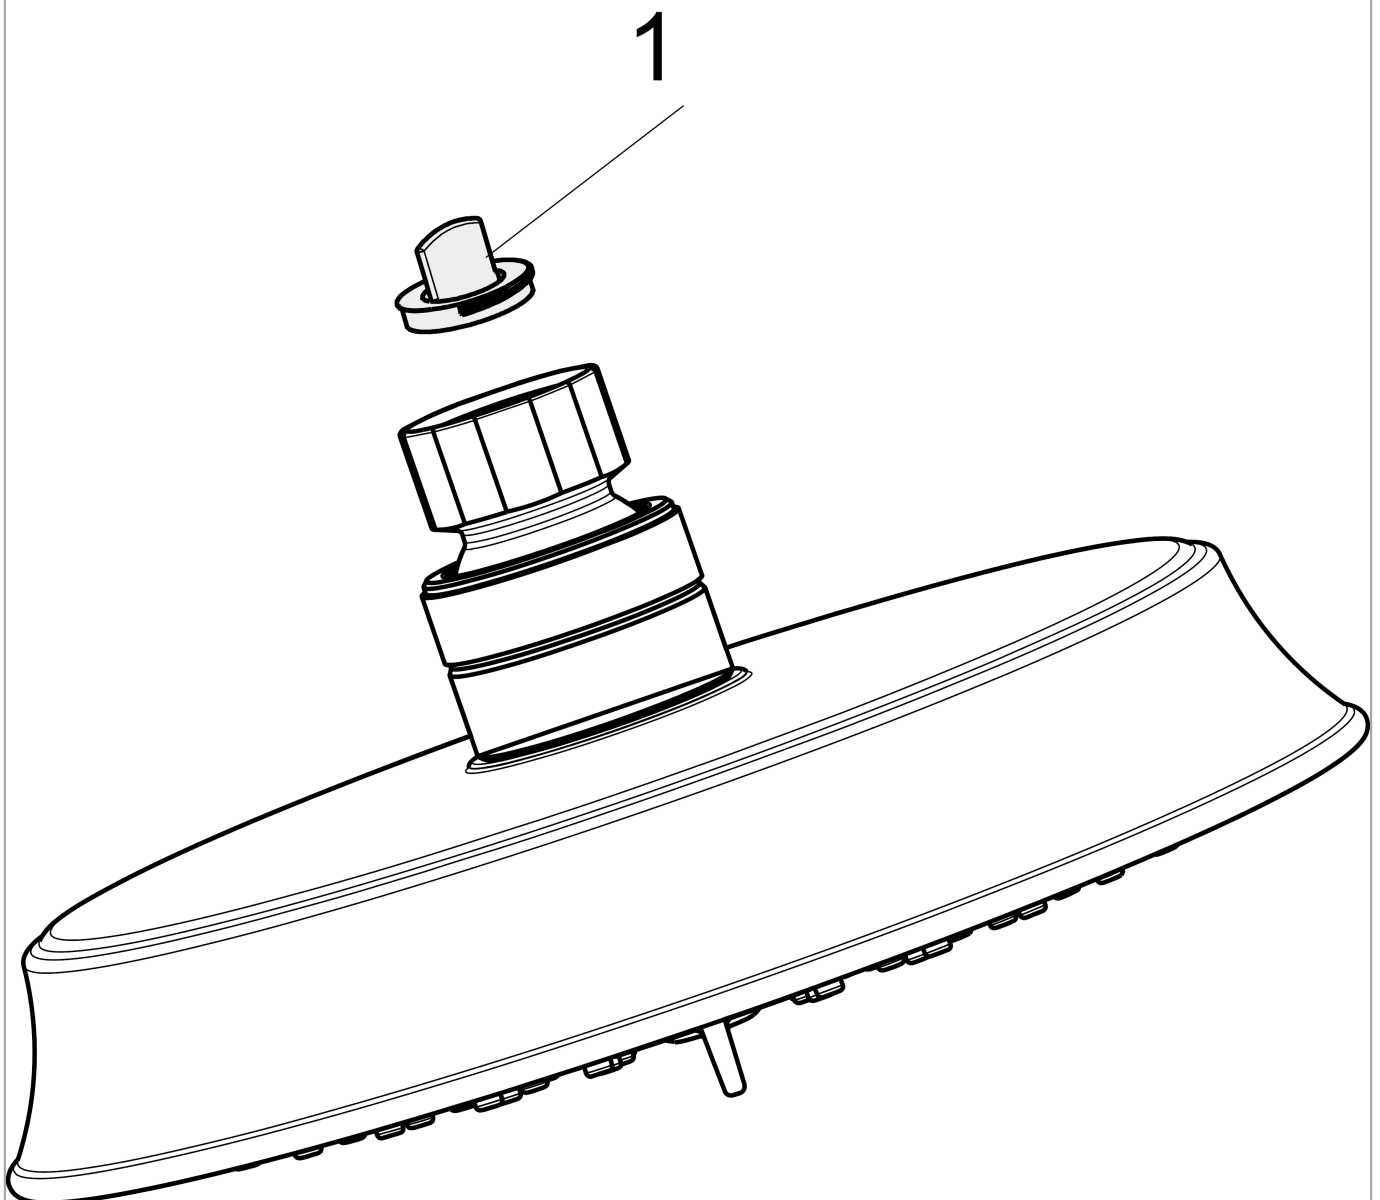

Raindance Classic
Showerhead 150 3-Jet, 2.0 GPM
Finishes : **chrome** Part no. : **04721000**

Exploded drawing

Year of production: >01/18

Raindance Classic
Showerhead 150 3-Jet, 2.0 GPM
 Finishes : **chrome** Part no. : **04721000**