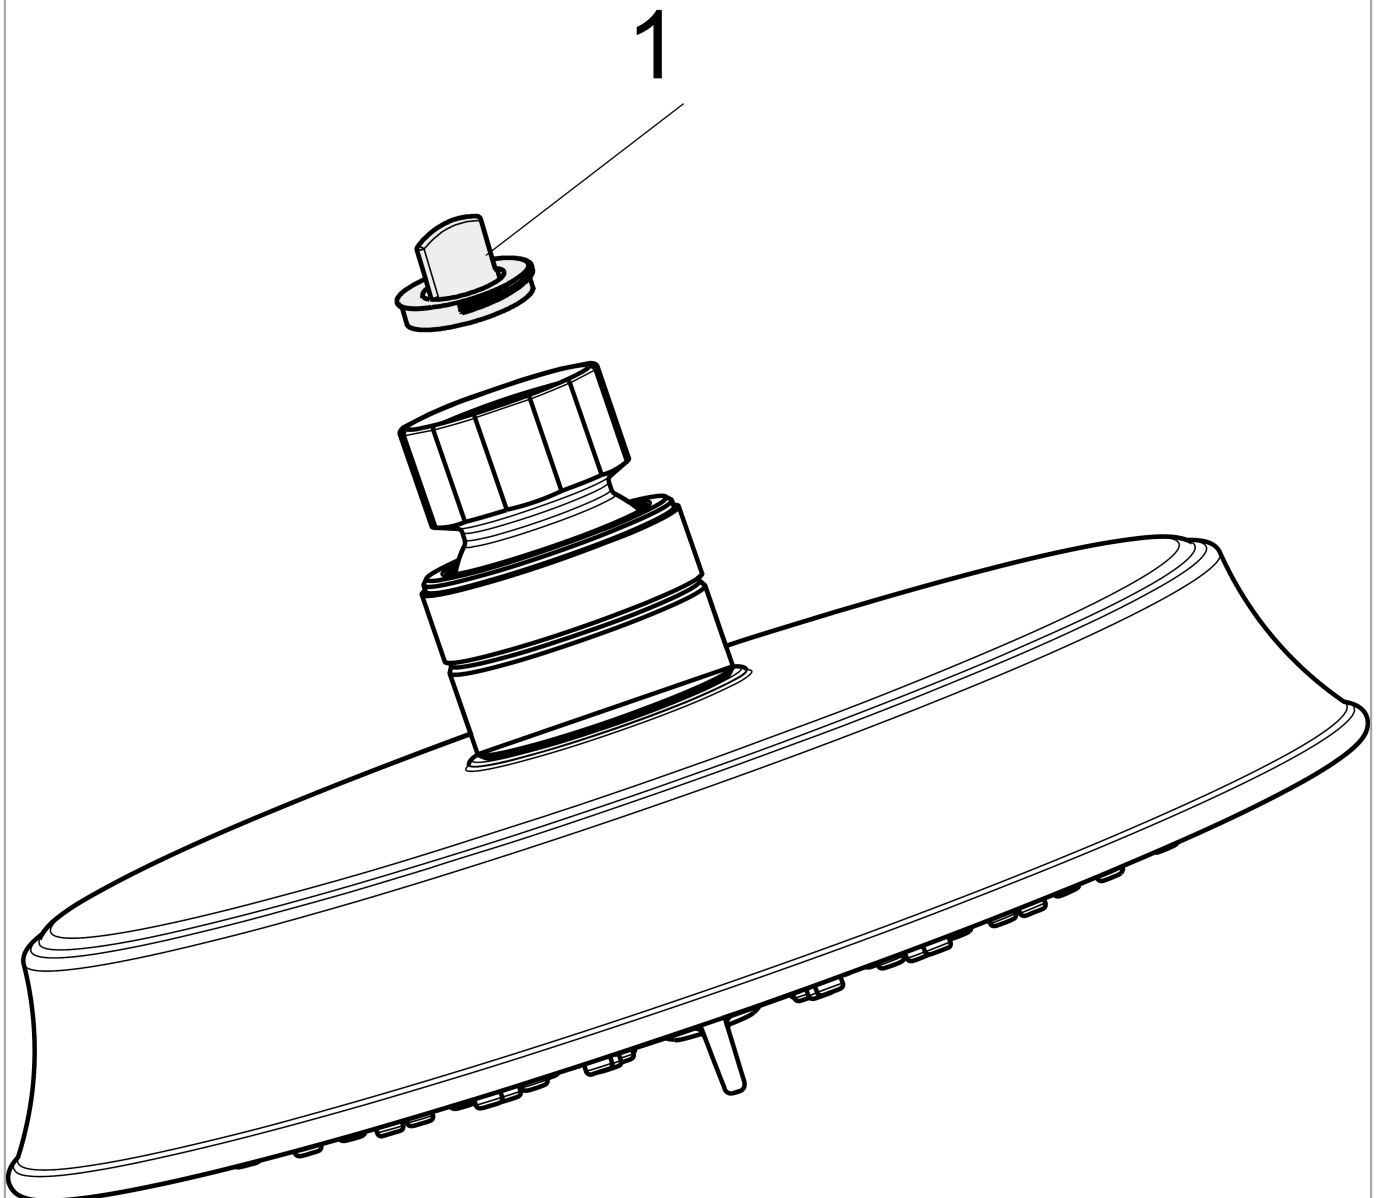

Raindance Classic
Showerhead 150 3-Jet, 2.0 GPM
Finishes : **polished nickel** Part no. : **04721830**

Exploded drawing

Year of production: >01/18

Raindance Classic
Showerhead 150 3-Jet, 2.0 GPM
 Finishes : **polished nickel** Part no. : **04721830**