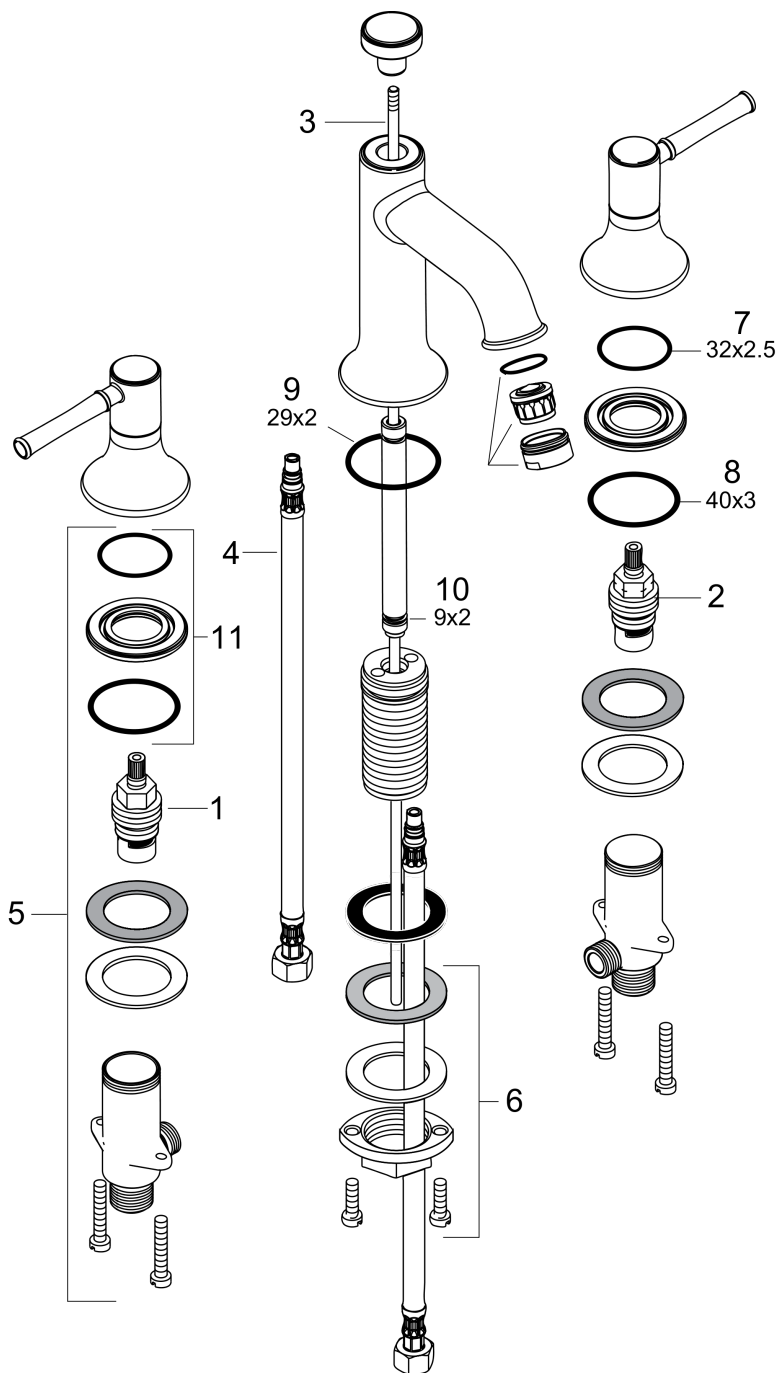

Talis C

Widespread Faucet 100 with Pop-Up Drain, 1.2 GPM

Finishes : polished nickel Part no. : 14113831

Exploded drawing

Year of production: >08/18

Talis C

Widespread Faucet 100 with Pop-Up Drain, 1.2 GPM

Finishes : **polished nickel** Part no. : **14113831**

Spare parts list

Year of production: >08/18

Pos.	Description	Part no.	Price	PU
1	shut off unit left closing	94008000	-	1
2	shut off unit right closing	94009000	-	1
3	pull rod	95128830	-	1
4	connection hose 18½" M8x0,75 3/8"	96321001	-	1
5	stop valve cpl.	97960001	-	1
6	fixing set (Ø 32)	13961000	-	1
7	O-Ring 32x2,5	96364000	-	1
8	O-ring 40x3	92634000	-	1
9	O-ring 29x2	98391000	-	1
10	O-ring 9x2	98119000	-	1
11	nut	92854000	-	1
a	pop up waste	88509830	-	1