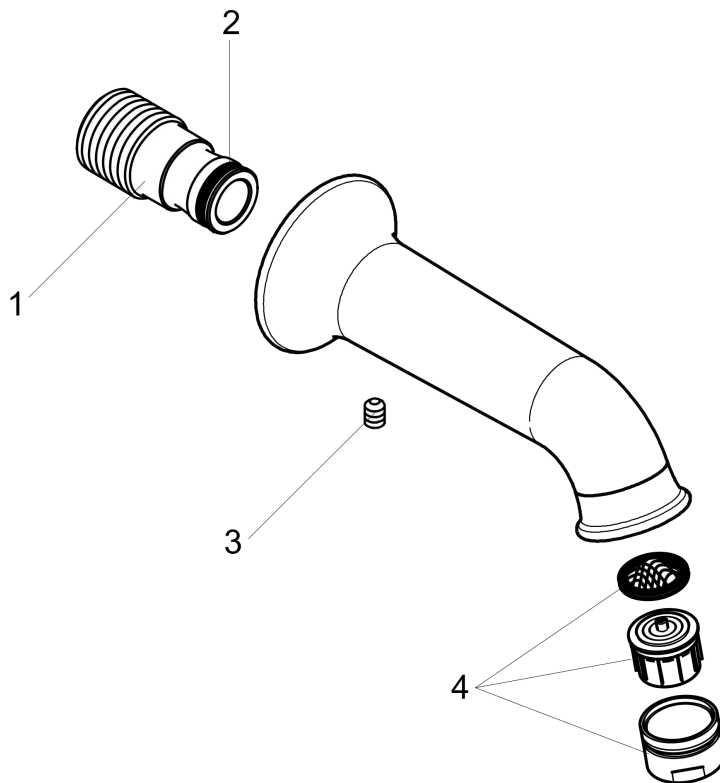

Talis C

Tub Spout

Finishes : **polished nickel**

Part no. : **14148831**

Exploded drawing

Year of production: >08/18

Talis C**Tub Spout**Finishes : **polished nickel** Part no. : **14148831****Spare parts list**

Year of production: >08/18

Pos.	Description	Part no.	Price	PU
1	connecting thread	96472001	-	1
2	O-ring 16x2,5	98134000	-	1
3	hollow set screw M6x8	97810000	-	1
4	aerator M24x1 (25 l/min)	13914830	-	1