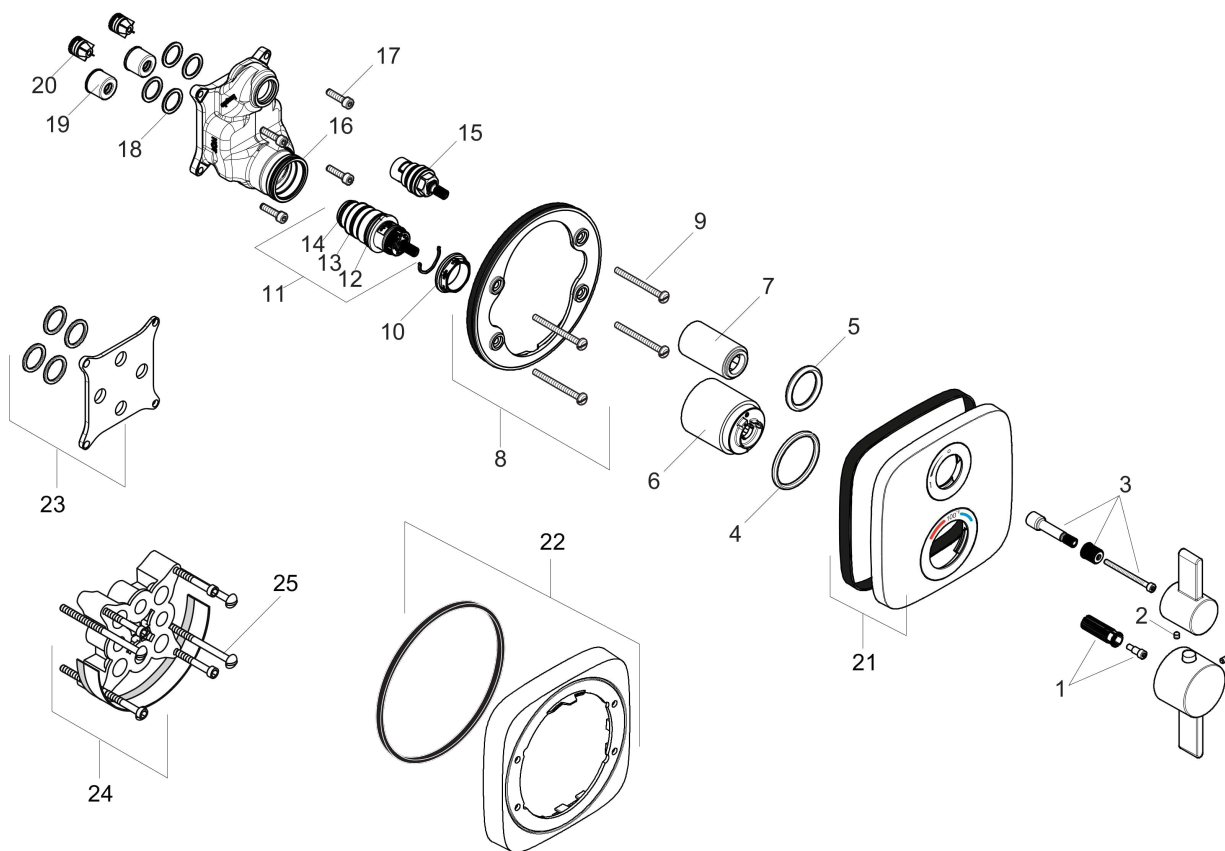

**Ecostat E**  
**Thermostatic Trim with Volume Control**  
Finishes : **chrome**    Part no. : **15707001**

## Ecostat E

Thermostatic Trim with Volume Control

Finishes : **chrome** Part no. : **15707001**