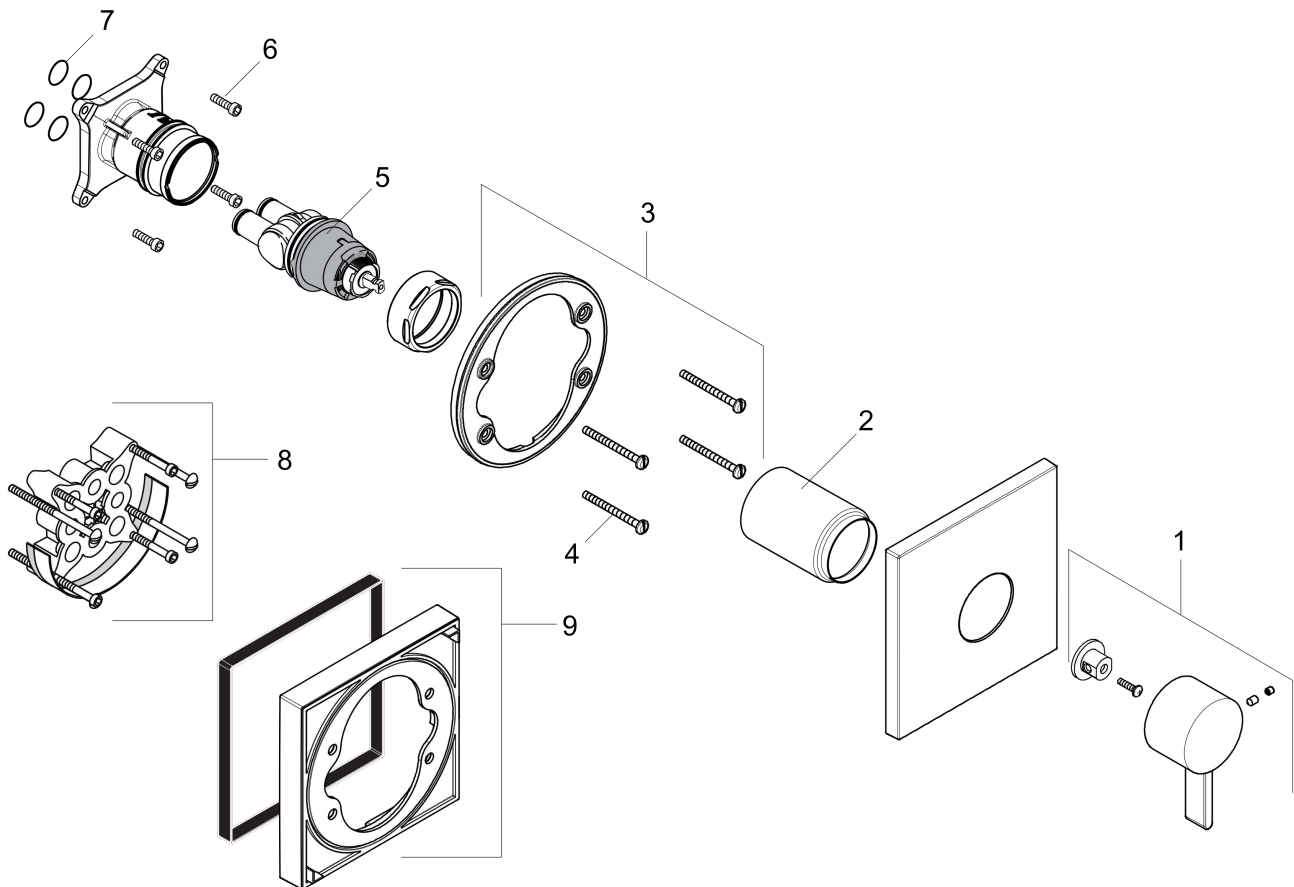

Ecostat Square
Pressure Balance Trim
 Finishes: chrome Part no.: 15724001

Exploded drawing

Year of production: >07/18

**Ecostat Square
Pressure Balance Trim**

Finishes: chrome Part no.: 14724001

Spare parts list

Year of production: >07/18

Pos.	Description	Part no.	Price	PU
1	handle	88763820	-	1
2	sleeve	88765820	-	1
3	holder for escutcheon	98793000	-	1
4	set of fixing screws	96454000	-	1
5	cartridge, assy	88727000	-	1
6	set of screws	96525000	-	1
7	O-ring 16x2	98133000	-	1
8	extension 25 mm	13595000	-	1
9	extension 22 mm	13593820	-	1