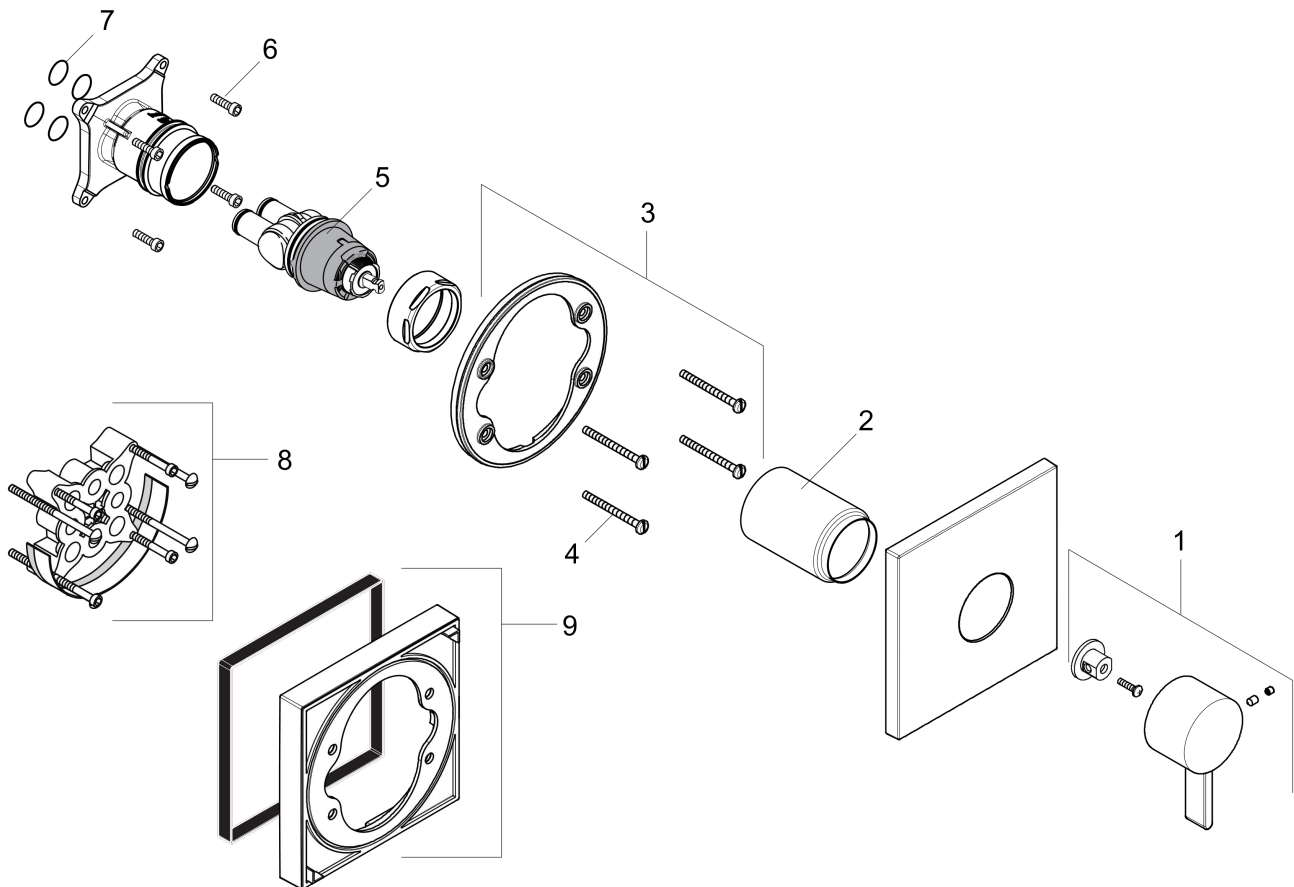

**Ecostat Square  
Pressure Balance Trim**

Finishes : **brushed nickel** Part no. : **15724821**

**Exploded drawing**

Year of production: >07/18

**Ecostat Square**  
**Pressure Balance Trim**  
 Finishes : **brushed nickel**

Part no. : **15724821**

**Spare parts list**

Year of production: >07/18

<b>Pos.</b>	<b>Description</b>	<b>Part no.</b>	<b>Price</b>	<b>PU</b>
1	handle	88763820	-	1
2	sleeve	88765820	-	1
3	holder for escutcheon	98793000	-	1
4	set of fixing screws	96454000	-	1
5	cartridge, assy	88727000	-	1
6	set of screws	96525000	-	1
7	O-ring 16x2	98133000	-	1
8	extension 25 mm	13595000	-	1
9	extension 22 mm	13593820	-	1