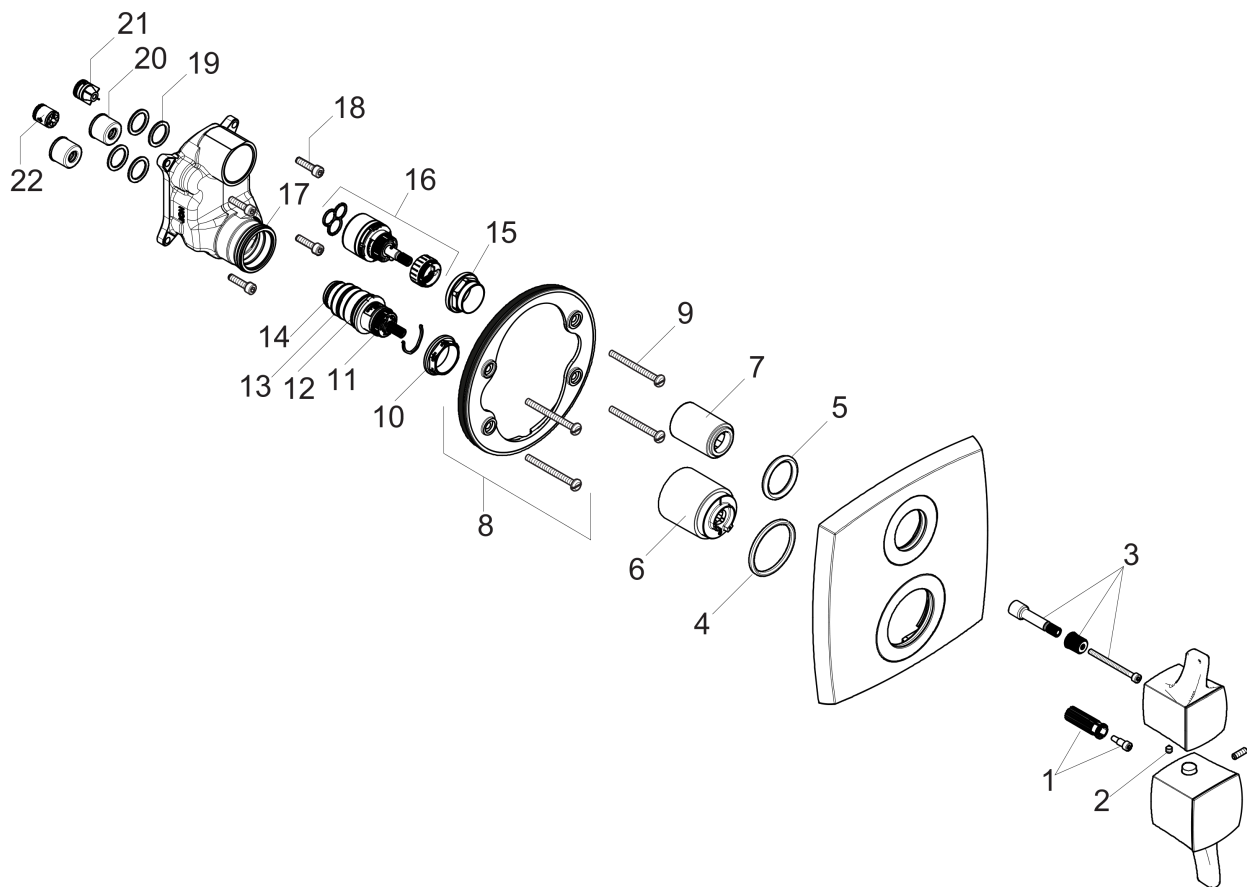

Metropol Classic
Thermostatic Trim with Volume Control and Diverter, Square
Finishes : **chrome** Part no. : **15728001**

Exploded drawing

Year of production: >01/19

Metropol Classic
Thermostatic Trim with Volume Control and Diverter, Square
 Finishes : **chrome** Part no. : **15728001**

Spare parts list

Year of production: >01/19

Pos.	Description	Part no.	Price	PU
1	handle fixing set	95843000	-	1
2	adapter for handle	95252000	-	1
3	hollow set screw M4x5	92846000	-	1
4	O-ring 44x4	98471000	-	1
5	O-ring 30x5	98153000	-	1
6	sleeve	92216000	-	1
7	sleeve	96446000	-	1
8	holder for escutcheon	98793000	-	1
9	set of fixing screws	96454000	-	1
10	nut	98913000	-	1
11	thermostat cartridge	98282000	-	1
12	O-ring 25x2,5	92146000	-	1
13	O-ring 25x1,5	98146000	-	1
14	O-ring 20x1,5	98197000	-	1
15	nut	95255000	-	1
16	shut off unit with selector	98283000	-	1
17	O-ring 36x2	98156000	-	1
18	set of screws	96525000	-	1
19	O-ring 16x2	98133000	-	1
20	noise reduction	94073000	-	1
21	set of non return valves DW 15	97350000	-	1
22	non return valve (pressure-resistant up to 2 MPa)	92594000	-	1
a	compensation set 1°	95521000	-	1
b	extension 25 mm	13595000	-	1
c	set of fixing screws	97747000	-	1