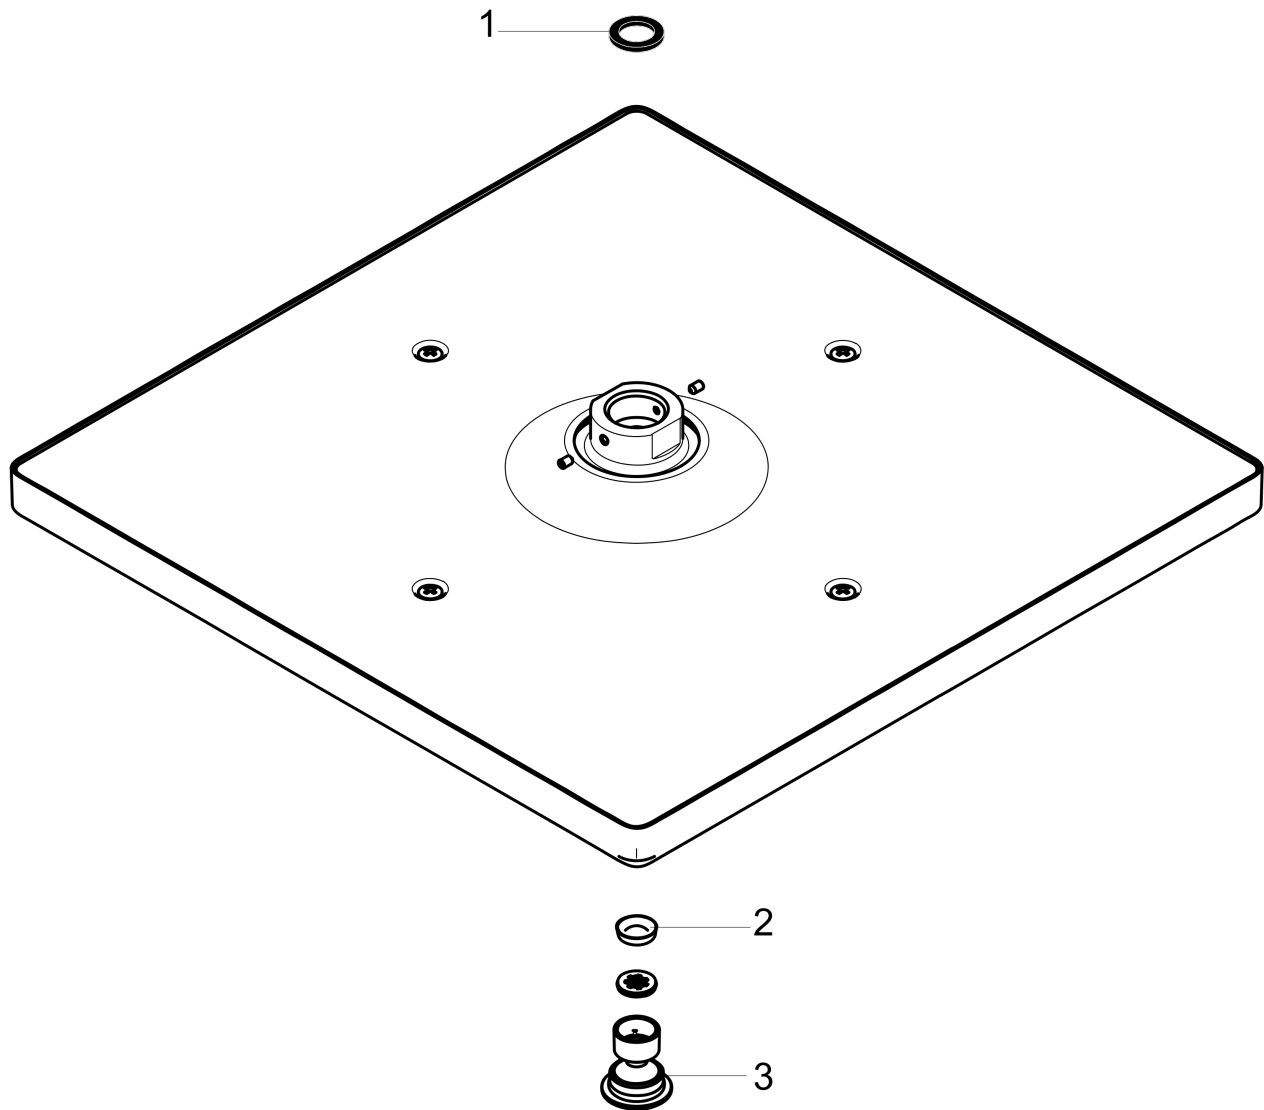

**Raindance E**  
**Showerhead 300 1-Jet, 1.8 GPM**  
Finishes: chrome Part no.: 26240001

Exploded drawing

Year of production: >07/18

**Raindance E**

**Showerhead 300 1-Jet, 1.8 GPM**

Finishes: chrome Part no.: 26240001

**Spare parts list**

Year of production: >07/18

Pos.	Description	Part no.	Price	PU
1	seal	98058000	-	1
2	filter	93128000	-	1
3	O-ring 15x2	98163000	-	1